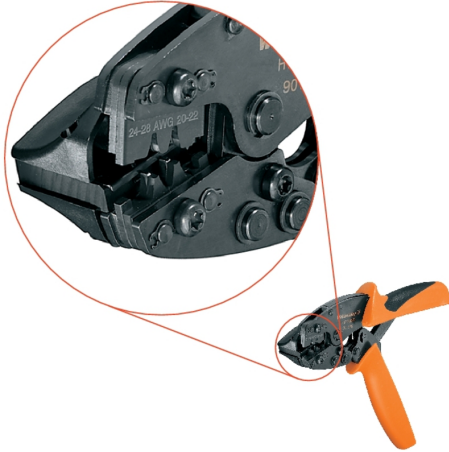

Data sheet

**Pressing tool
HTF SUB-D**

Weidmüller Interface GmbH & Co. KG
Klingenbergstraße 16
D-32758 Detmold
Germany
Fon: +49 5231 14-0
Fax: +49 5231 14-292083
www.weidmueller.com

Drawings