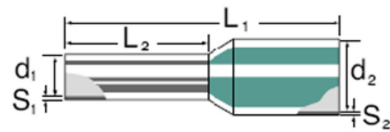

Data sheet

H2,5/25T GR

Weidmüller Interface GmbH & Co. KG
Klingenbergstraße 26
D-32758 Detmold
Germany

www.weidmueller.com

Drawings

Drawing