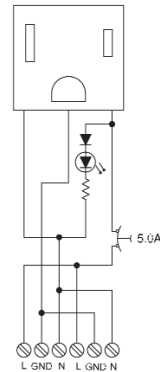

# DIN-Rail Receptacles

These modules are intended for use within cabinets and enclosures as 120 VAC outlets for power tools, lights, computers or test equipment for troubleshooting.

- Compact and easily snaps onto 35mm DIN-rail
- CSA, UL508A and cULus approved
- Available with ground fault current interrupt (GFCI) or standard simplex and duplex outlets
- Option for visual indication of power included with GFCI versions
- Enclosed versions feature NEMA rated enclosure with UL94 VO flammability rating

Schematic diagram

Schematic diagram

## Rated data

Input voltage	
Rated current	120Vac
	5A max via outlet
	10A via redundant terminals
Wire range	26 - 12 AWG (0.14 0 4.0mm <sup>2</sup> )
Ordering data	
TS32 / TS35 mounting (  /  )	
Dimensions	
Width	35mm
Length	70mm
Height	55mm
Approvals	
	® LR-229352, © E252394

Type	Part No.
Single outlet without circuit breaker	9915480000
Dimensions	
Width	35mm
Length	70mm
Height	55mm
Approvals	
	® LR-229352, © E252394

Type	Part No.
Single outlet with circuit breaker (supplemental protector with manual reset via push button)	9915480001
Dimensions	
Width	35mm
Length	70mm
Height	55mm
Approvals	
	® LR-229352, © E252394