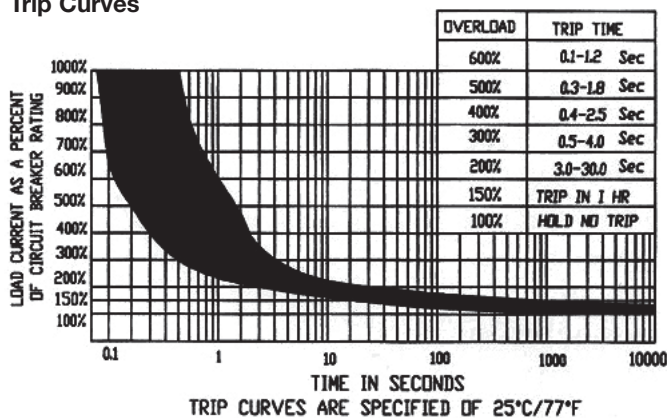

Trip Curves