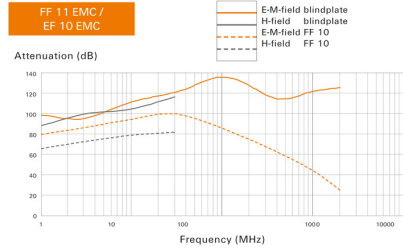

Graph

Shielding effectiveness measurements