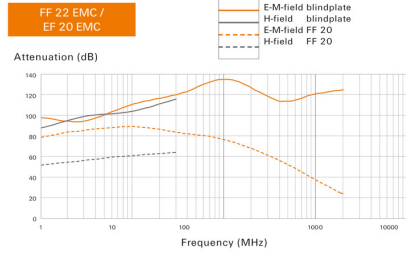

Graph

Shielding effectiveness measurements