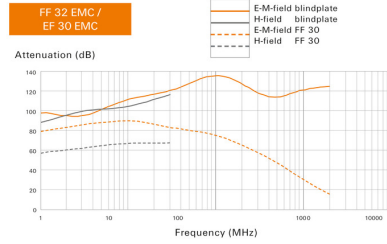

Graph

Shielding effectiveness measurements