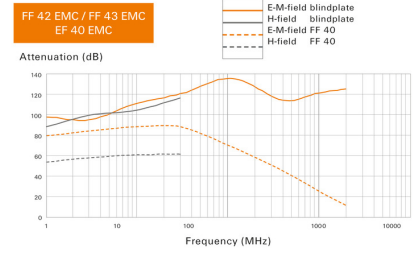

Graph

Shielding effectiveness measurements