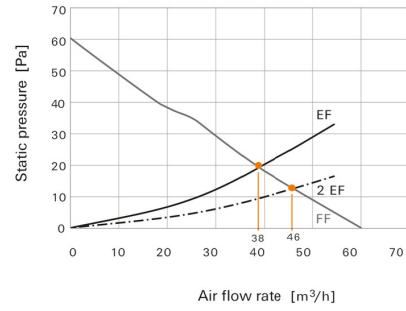

Data sheet

FF 22 54/230V BK

Weidmüller Interface GmbH & Co. KG
Klingenbergstraße 26
D-32758 Detmold
Germany
Fon: +49 5231 14-0
Fax: +49 5231 14-292083
www.weidmueller.com

Drawings

Graph

Graph