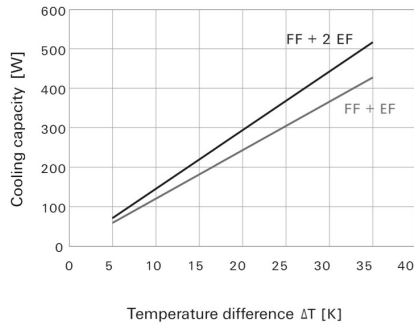

Data sheet

FF 22 54/230V BK

Weidmüller Interface GmbH & Co. KG
Klingenbergstraße 26
D-32758 Detmold
Germany
Fon: +49 5231 14-0
Fax: +49 5231 14-292083
www.weidmueller.com

Drawings

Graph