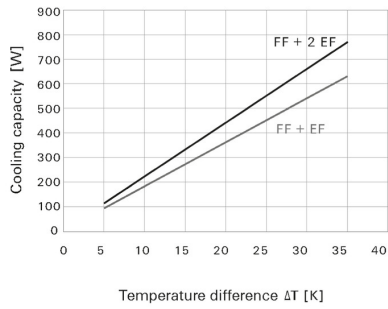

Data sheet

FF 32 55/230V BK

Weidmüller Interface GmbH & Co. KG
Klingenbergstraße 26
D-32758 Detmold
Germany
Fon: +49 5231 14-0
Fax: +49 5231 14-292083
www.weidmueller.com

Drawings

Graph