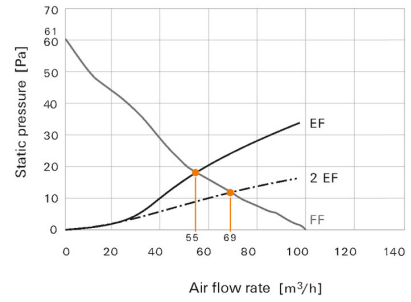

Data sheet

FF 32 55/230V BK

Weidmüller Interface GmbH & Co. KG
Klingenbergstraße 26
D-32758 Detmold
Germany
Fon: +49 5231 14-0
Fax: +49 5231 14-292083
www.weidmueller.com

Drawings

Graph

Graph