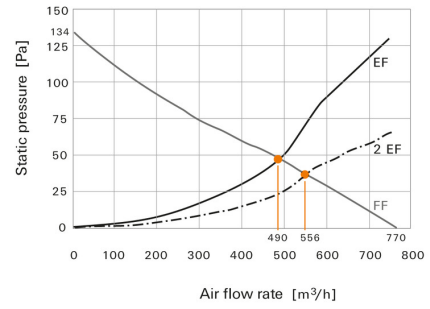

FF 66 55/230V BK

Weidmüller Interface GmbH & Co. KG
Klingenbergstraße 26
D-32758 Detmold
Germany
Fon: +49 5231 14-0
Fax: +49 5231 14-292083
www.weidmueller.com

Drawings

Graph

Graph