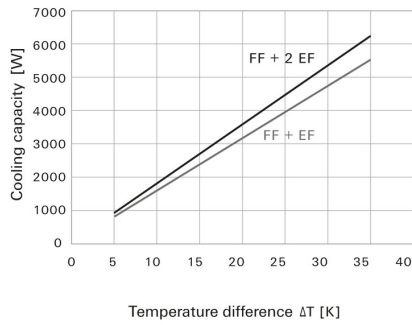

FF 66 55/230V BK

Weidmüller Interface GmbH & Co. KG
Klingenbergstraße 26
D-32758 Detmold
Germany
Fon: +49 5231 14-0
Fax: +49 5231 14-292083
www.weidmueller.com

Drawings

Graph