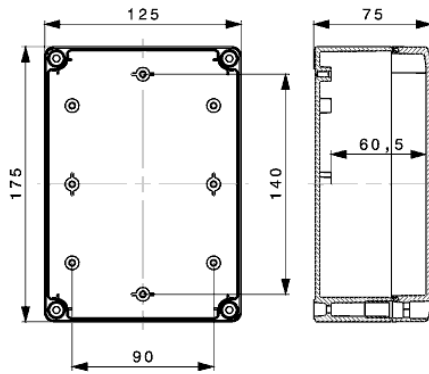

Data sheet

**MPC (polycarbonate empty enclosure)
MPC 12/17/07 7035**

Weidmüller Interface GmbH & Co. KG
Klingenbergstraße 16
D-32758 Detmold
Germany
Fon: +49 5231 14-0
Fax: +49 5231 14-292083
www.weidmueller.com

Drawings