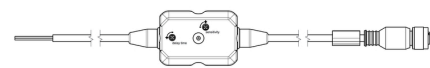

WIL-BM-JP-M12-3.0U

Weidmüller Interface GmbH & Co. KG
Klingenbergstraße 26
D-32758 Detmold
Germany
Fon: +49 5231 14-0
Fax: +49 5231 14-292083
www.weidmueller.com

Drawings