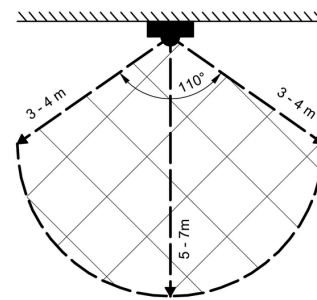

WIL-BM-JP-M12-3.0U

Weidmüller Interface GmbH & Co. KG
Klingenbergstraße 26
D-32758 Detmold
Germany
Fon: +49 5231 14-0
Fax: +49 5231 14-292083
www.weidmueller.com

Drawings