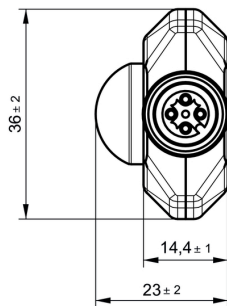

WIL-BM-JP-M12-3.0U

Weidmüller Interface GmbH & Co. KG
Klingenbergstraße 26
D-32758 Detmold
Germany
Fon: +49 5231 14-0
Fax: +49 5231 14-292083
www.weidmueller.com

Drawings