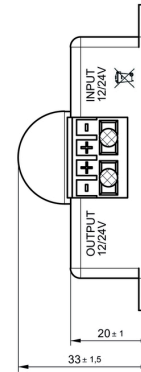

Width	76 mm	Width (inches)	2.992 inch
Height	33 mm	Height (inches)	1.299 inch
Depth	44 mm	Depth (inches)	1.732 inch
Net weight	35 g		

**Temperatures**

Operating temperature, max.	60 °C	Operating temperature, min.	-20 °C
Operating temperature	-20 - 60°C		

**Environmental Product Compliance**

REACH SVHC	Lead 7439-92-1
------------	----------------

**Connection data**

Connection thread	Terminal	Wiring	PIN 4: + (black), PIN 3: - (blue)
-------------------	----------	--------	-----------------------------------

**Drawings**