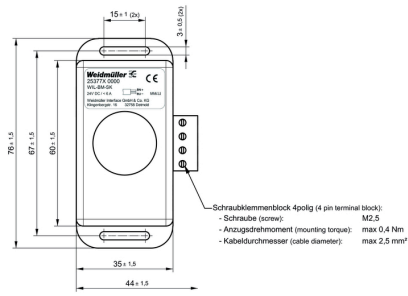

Width	76 mm	Width (inches)	2.992 inch
Height	33 mm	Height (inches)	1.299 inch
Depth	44 mm	Depth (inches)	1.732 inch
Net weight	35 g		

**Temperatures**

Operating temperature, max.	60 °C	Operating temperature, min.	-20 °C
Operating temperature	-20 - 60°C		

**Environmental Product Compliance**

REACH SVHC	Lead 7439-92-1
------------	----------------

**Connection data**

Connection thread	Terminal	Wiring	PIN 4: + (black), PIN 3: - (blue)
-------------------	----------	--------	-----------------------------------

**Drawings**