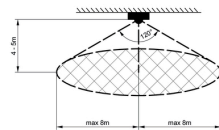

Width	76 mm	Width (inches)	2.992 inch
Height	33 mm	Height (inches)	1.299 inch
Depth	44 mm	Depth (inches)	1.732 inch
Net weight	35 g		

**Temperatures**

Operating temperature, max.	60 °C	Operating temperature, min.	-20 °C
Operating temperature	-20 - 60°C		

**Drawings**