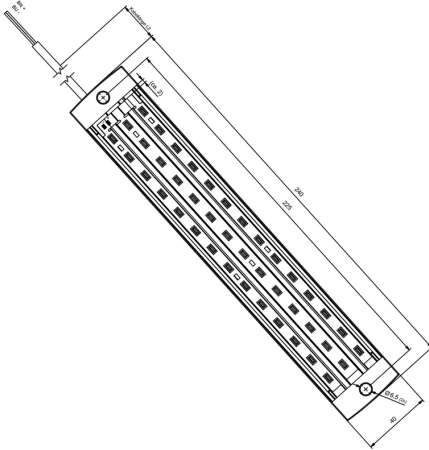

Data sheet

WIL-LWXXXX-6500D024-240MFX5.0OXXXXXXXXXX

Weidmüller Interface GmbH & Co. KG
Klingenbergstraße 26
D-32758 Detmold
Germany
Fon: +49 5231 14-0
Fax: +49 5231 14-292083
www.weidmueller.com

Drawings

Dimensioned drawing