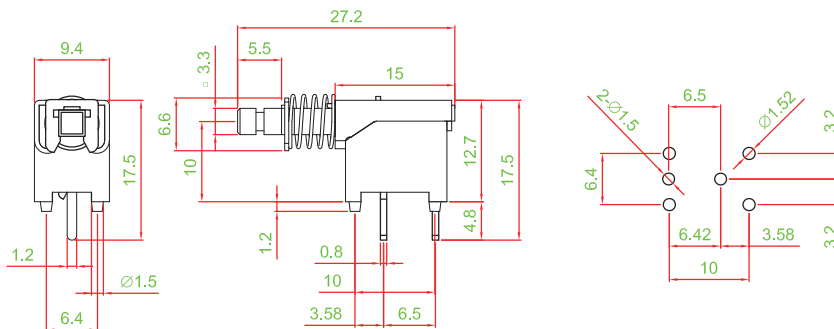

Feature :

6A, 30VDC for power
SPST, lock / non-lock function

Application :

Home electronic equipments
Industrial electronic equipments
Audio system
ADSL modem ; Wireless AP

SWITCH SPECIFICATIONS	
POLE - POSITION	1P1T
CONTACT RATING	30 V DC , 6 A ; 30 V DC , 2 A
CONTACT RESISTANCE	100 mΩ MAX. 1.5 V DC ; 100 mA , by method of voltage DROP
INSULATION RESISTANCE	100 MΩ MIN. 500 V DC
DIELECTRIC STRENGTH	Breakdown is not allowable ; 500 V AC for 1 minute
OPERATING FORCE	300 ± 150 gf
OPERATING LIFE	6,000 cycles
OPERATING TEMPERATURE RANGE	-40°C ~ 85°C
TOTAL TRAVEL	3.8 ± 0.3 mm

▶ HOW TO ORDER

▶ DIMENSION

PS015-PLAA

▶ CIRCUIT

- TACT SWITCH
- PUSH BUTTON SWITCH
- LED TOUCH SENSOR SWITCH
- 5 DIRECTION NAVIGATION SWITCH WITH LED
- MEMBRANE SWITCH
- LED LIGHT BAR
- SLIDE SWITCH
- ROTARY SWITCH
- ROCKER SWITCH
- DETECT SWITCH
- ENCODER
- INTERRUPTER
- MINIATURE MICRO SWITCH
- TELEPHONE HOOK SWITCH
- DOOR SWITCH
- MINI SIZE SOCKET
- KNOB
- CAP SYMBOL