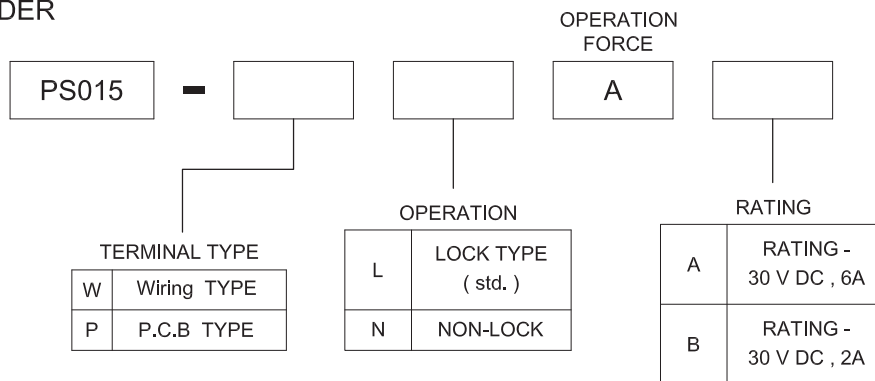

Feature :

6A, 30VDC for power
SPST, lock / non-lock function

Application :

Home electronic equipments
Industrial electronic equipments
Audio system
ADSL modem ; Wireless AP

SWITCH SPECIFICATIONS	
POLE - POSITION	1P1T
CONTACT RATING	30 V DC , 6 A ; 30 V DC , 2 A
CONTACT RESISTANCE	100 mΩ MAX. 1.5 V DC ; 100 mA , by method of voltage DROP
INSULATION RESISTANCE	100 MΩ MIN. 500 V DC
DIELECTRIC STRENGTH	Breakdown is not allowable ; 500 V AC for 1 minute
OPERATING FORCE	300 ± 150 gf
OPERATING LIFE	6,000 cycles
OPERATING TEMPERATURE RANGE	-40°C ~ 85°C
TOTAL TRAVEL	3.8 ± 0.3 mm

▶ HOW TO ORDER

▶ DIMENSION

PS015-PLAA

▶ CIRCUIT

- TACT SWITCH
- PUSH BUTTON SWITCH
- LED TOUCH SENSOR SWITCH
- 5 DIRECTION NAVIGATION SWITCH WITH LED
- MEMBRANE SWITCH
- LED LIGHT BAR
- SLIDE SWITCH
- ROTARY SWITCH
- ROCKER SWITCH
- DETECT SWITCH
- ENCODER
- INTERRUPTER
- MINIATURE MICRO SWITCH
- TELEPHONE HOOK SWITCH
- DOOR SWITCH
- MINI SIZE SOCKET
- KNOB
- CAP SYMBOL