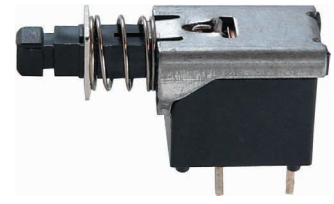

Feature :

6A, 30VDC for power
SPST, lock / non-lock function

Application :

Home electronic equipments
Industrial electronic equipments
Audio system
ADSL modem ; Wireless AP

SWITCH SPECIFICATIONS	
POLE - POSITION	1P1T
CONTACT RATING	30 V DC , 6 A ; 30 V DC , 2 A
CONTACT RESISTANCE	100 mΩ MAX. 1.5 V DC ; 100 mA , by method of voltage DROP
INSULATION RESISTANCE	100 MΩ MIN. 500 V DC
DIELECTRIC STRENGTH	Breakdown is not allowable ; 500 V AC for 1 minute
OPERATING FORCE	300 ± 150 gf
OPERATING LIFE	6,000 cycles
OPERATING TEMPERATURE RANGE	-40°C ~ 85°C
TOTAL TRAVEL	3.8 ± 0.3 mm

▶ HOW TO ORDER

▶ DIMENSION

PS015-PLAA

▶ CIRCUIT

- TACT SWITCH
- PUSH BUTTON SWITCH
- LED TOUCH SENSOR SWITCH
- 5 DIRECTION NAVIGATION SWITCH WITH LED
- MEMBRANE SWITCH
- LED LIGHT BAR
- SLIDE SWITCH
- ROTARY SWITCH
- ROCKER SWITCH
- DETECT SWITCH
- ENCODER
- INTERRUPTER
- MINIATURE MICRO SWITCH
- TELEPHONE HOOK SWITCH
- DOOR SWITCH
- MINI SIZE SOCKET
- KNOB
- CAP SYMBOL