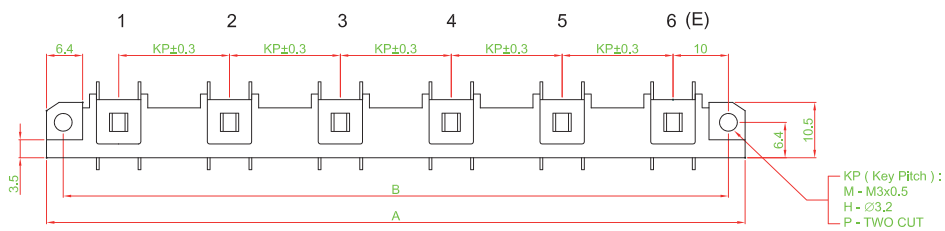

Feature -

multiple keys and poles
interlock and individual lock

Application -

various switching purpose
in all home electronic equipments
and industrial electronic equipments

► SPECIFICATIONS

SWITCH SPECIFICATIONS	
POLE - POSITION	SPST , SPDT , DPST , DPDT , are Available
CONTACT RATING	250 V AC , 4 A or 250 V AC , 8 A
CONTACT RESISTANCE	100 mΩ MAX. 1.5 V DC ; 100 mA , by Method of Voltage DROP
INSULATION RESISTANCE	500 MΩ MIN. 500 V DC
DIELECTRIC STRENGTH	Breakdown is not Allowable ; 1,000 V AC for 1 Minute
OPERATING FORCE	600 ± 200 gf
OPERATING LIFE	10,000 cycles
OPERATING TEMPERATURE RANGE	-20°C ~ 70°C
TOTAL TRAVEL	TRAVEL : 2.0 ± 0.3 mm TOTAL TRAVEL : 4.5 ± 0.3 mm

► HOW TO ORDER

▶ DIMENSION				
PT - S4PL				
PT - H3WL				
▶ TERMINAL TYPE			▶ P.C.B LAYOUT	
W TYPE (WIRING)	P TYPE (P.C.B)	B TYPE (W & P)		
▶ SCHEMATIC				
SPST	SPDT	DPST	DPDT	

DIMENSION

PT - M3BL

PT - P4PL

INTER-LOCK & LENGTH

間距一覽表 (L 尺寸)

單位 : mm

Pitch	Size	間距一覽表 (L 尺寸)											
		1	2	3	4	5	6	7	8	9	10	11	12
KP = 15	B	20	35	50	65	80	95	110	125	140	155	170	185
	A	26	41	56	71	86	101	116	131	146	161	176	191
KP = 17.5	B	—	37.5	55	72.5	90	107.5	125	142.5	160	177.5	195	212.5
	A	—	43.5	61	78.5	96	113.5	131	148.5	166	183.5	201	218.5
KP = 20	B	—	40	60	80	100	120	140	160	180	200	220	240
	A	—	46	66	86	106	126	146	166	186	206	226	246