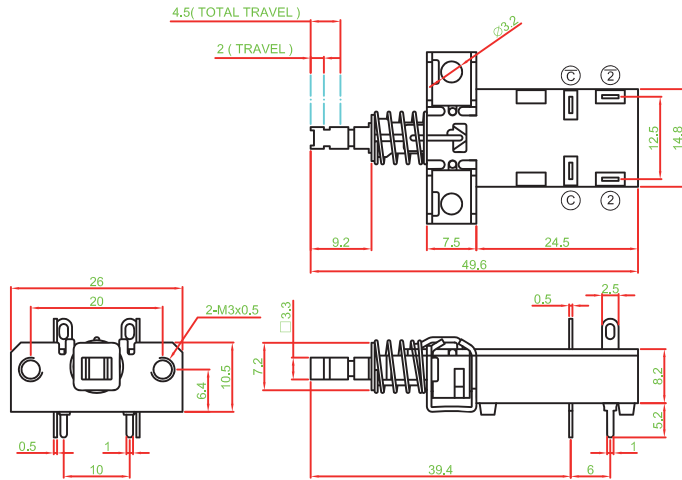

Feature -

multiple keys and poles
interlock and individual lock

Application -

various switching purpose
in all home electronic equipments
and industrial electronic equipments

► SPECIFICATIONS

SWITCH SPECIFICATIONS	
POLE - POSITION	SPST , SPDT , DPST , DPDT , are Available
CONTACT RATING	250 V AC , 4 A or 250 V AC , 8 A
CONTACT RESISTANCE	100 mΩ MAX. 1.5 V DC ; 100 mA , by Method of Voltage DROP
INSULATION RESISTANCE	500 MΩ MIN. 500 V DC
DIELECTRIC STRENGTH	Breakdown is not Allowable ; 1,000 V AC for 1 Minute
OPERATING FORCE	600 ± 200 gf
OPERATING LIFE	10,000 cycles
OPERATING TEMPERATURE RANGE	-20°C ~ 70°C
TOTAL TRAVEL	TRAVEL : 2.0 ± 0.3 mm TOTAL TRAVEL : 4.5 ± 0.3 mm

► HOW TO ORDER

▶ DIMENSION				
PT - S4PL				
PT - H3WL				
▶ TERMINAL TYPE			▶ P.C.B LAYOUT	
W TYPE (WIRING)	P TYPE (P.C.B)	B TYPE (W & P)		
▶ SCHEMATIC				
SPST	SPDT	DPST	DPDT	

DIMENSION

PT - M3BL

PT - P4PL

INTER-LOCK & LENGTH

間距一覽表 (L 尺寸)

單位 : mm

Pitch	Size	間距一覽表 (L 尺寸)											
		1	2	3	4	5	6	7	8	9	10	11	12
KP = 15	B	20	35	50	65	80	95	110	125	140	155	170	185
	A	26	41	56	71	86	101	116	131	146	161	176	191
KP = 17.5	B	—	37.5	55	72.5	90	107.5	125	142.5	160	177.5	195	212.5
	A	—	43.5	61	78.5	96	113.5	131	148.5	166	183.5	201	218.5
KP = 20	B	—	40	60	80	100	120	140	160	180	200	220	240
	A	—	46	66	86	106	126	146	166	186	206	226	246