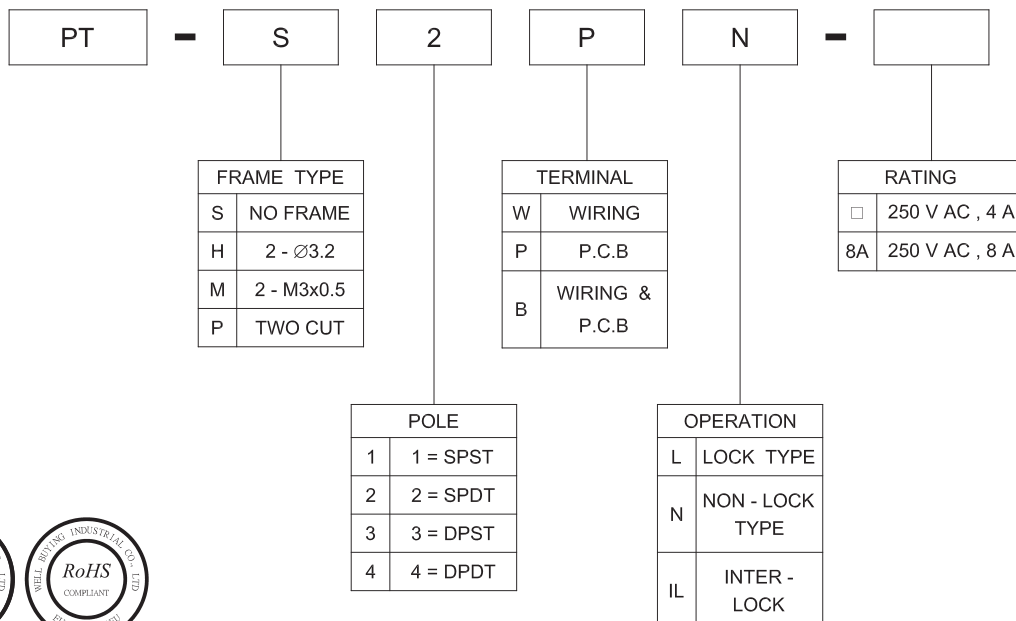

Feature -

multiple keys and poles
interlock and individual lock

Application -

various switching purpose
in all home electronic equipments
and industrial electronic equipments

► SPECIFICATIONS

SWITCH SPECIFICATIONS	
POLE - POSITION	SPST , SPDT , DPST , DPDT , are Available
CONTACT RATING	250 V AC , 4 A or 250 V AC , 8 A
CONTACT RESISTANCE	100 mΩ MAX. 1.5 V DC ; 100 mA , by Method of Voltage DROP
INSULATION RESISTANCE	500 MΩ MIN. 500 V DC
DIELECTRIC STRENGTH	Breakdown is not Allowable ; 1,000 V AC for 1 Minute
OPERATING FORCE	600 ± 200 gf
OPERATING LIFE	10,000 cycles
OPERATING TEMPERATURE RANGE	-20°C ~ 70°C
TOTAL TRAVEL	TRAVEL : 2.0 ± 0.3 mm TOTAL TRAVEL : 4.5 ± 0.3 mm

► HOW TO ORDER

▶ DIMENSION				
PT - S4PL				
PT - H3WL				
▶ TERMINAL TYPE			▶ P.C.B LAYOUT	
W TYPE (WIRING)	P TYPE (P.C.B)	B TYPE (W & P)		
▶ SCHEMATIC				
SPST	SPDT	DPST	DPDT	

DIMENSION

PT - M3BL

PT - P4PL

INTER-LOCK & LENGTH

間距一覽表 (L 尺寸)

單位 : mm

Pitch	Size	間距一覽表 (L 尺寸)											
		1	2	3	4	5	6	7	8	9	10	11	12
KP = 15	B	20	35	50	65	80	95	110	125	140	155	170	185
	A	26	41	56	71	86	101	116	131	146	161	176	191
KP = 17.5	B	—	37.5	55	72.5	90	107.5	125	142.5	160	177.5	195	212.5
	A	—	43.5	61	78.5	96	113.5	131	148.5	166	183.5	201	218.5
KP = 20	B	—	40	60	80	100	120	140	160	180	200	220	240
	A	—	46	66	86	106	126	146	166	186	206	226	246