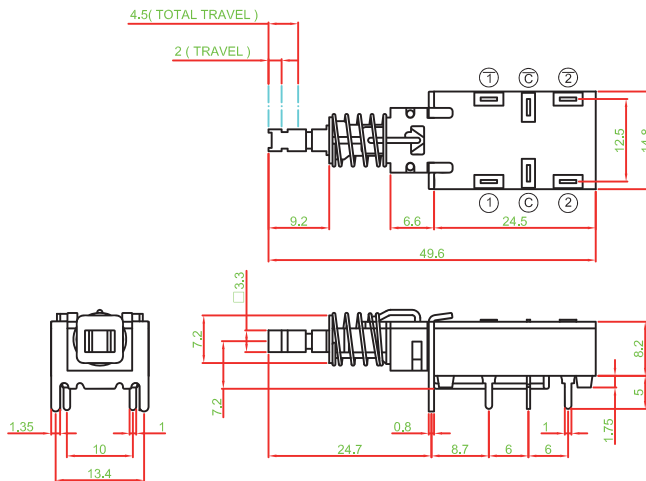

Feature -

multiple keys and poles
interlock and individual lock

Application -

various switching purpose
in all home electronic equipments
and industrial electronic equipments

► SPECIFICATIONS

SWITCH SPECIFICATIONS	
POLE - POSITION	SPST , SPDT , DPST , DPDT , are Available
CONTACT RATING	250 V AC , 4 A or 250 V AC , 8 A
CONTACT RESISTANCE	100 mΩ MAX. 1.5 V DC ; 100 mA , by Method of Voltage DROP
INSULATION RESISTANCE	500 MΩ MIN. 500 V DC
DIELECTRIC STRENGTH	Breakdown is not Allowable ; 1,000 V AC for 1 Minute
OPERATING FORCE	600 ± 200 gf
OPERATING LIFE	10,000 cycles
OPERATING TEMPERATURE RANGE	-20°C ~ 70°C
TOTAL TRAVEL	TRAVEL : 2.0 ± 0.3 mm TOTAL TRAVEL : 4.5 ± 0.3 mm

► HOW TO ORDER

▶ DIMENSION				
PT - S4PL				
PT - H3WL				
▶ TERMINAL TYPE			▶ P.C.B LAYOUT	
W TYPE (WIRING)	P TYPE (P.C.B)	B TYPE (W & P)		
▶ SCHEMATIC				
SPST	SPDT	DPST	DPDT	

DIMENSION

PT - M3BL

PT - P4PL

INTER-LOCK & LENGTH

間距一覽表 (L 尺寸)

單位 : mm

Pitch	Size	間距一覽表 (L 尺寸)											
		1	2	3	4	5	6	7	8	9	10	11	12
KP = 15	B	20	35	50	65	80	95	110	125	140	155	170	185
	A	26	41	56	71	86	101	116	131	146	161	176	191
KP = 17.5	B	—	37.5	55	72.5	90	107.5	125	142.5	160	177.5	195	212.5
	A	—	43.5	61	78.5	96	113.5	131	148.5	166	183.5	201	218.5
KP = 20	B	—	40	60	80	100	120	140	160	180	200	220	240
	A	—	46	66	86	106	126	146	166	186	206	226	246