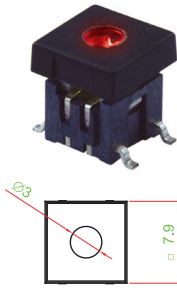

KNOB

CAP SYMBOL

- TACT SWITCH
- PUSH BUTTON SWITCH
- LED TOUCH SENSOR SWITCH
- 5 DIRECTION NAVIGATION SWITCH WITH LED
- MEMBRANE SWITCH
- LED LIGHT BAR
- SLIDE SWITCH
- ROTARY SWITCH
- ROCKER SWITCH
- DETECT SWITCH
- ENCODER
- INTERRUPTER
- MINIATURE MICRO SWITCH
- TELEPHONE HOOK SWITCH
- DOOR SWITCH
- MINI SIZE SOCKET
- KNOB
- CAP SYMBOL

▶ ACTUATOR TYPE

X TYPE

X1 TYPE

▶ CAP TYPE

R TYPE

S TYPE

S4 TYPE

S5 TYPE