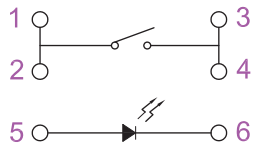

► TERMINAL TYPE

TC012-□□□□□□□□

TC012-N11BSWT□□□□

► CAP TYPE

► CIRCUIT

- TACT SWITCH
- PUSH BUTTON SWITCH
- LED TOUCH SENSOR SWITCH
- 5 DIRECTION NAVIGATION SWITCH WITH LED
- MEMBRANE SWITCH
- LED LIGHT BAR
- SLIDE SWITCH
- ROTARY SWITCH
- ROCKER SWITCH
- DETECT SWITCH
- ENCODER
- INTERRUPTER
- MINIATURE MICRO SWITCH
- TELEPHONE HOOK SWITCH
- DOOR SWITCH
- MINI SIZE SOCKET
- KNOB
- CAP SYMBOL