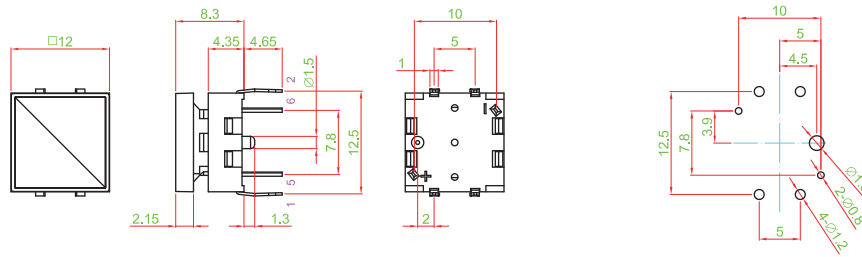

► TERMINAL TYPE

TC012-□□□□□□□□

TC012-N11BSWT□□□□

► CAP TYPE

► CIRCUIT

- TACT SWITCH
- PUSH BUTTON SWITCH
- LED TOUCH SENSOR SWITCH
- 5 DIRECTION NAVIGATION SWITCH WITH LED
- MEMBRANE SWITCH
- LED LIGHT BAR
- SLIDE SWITCH
- ROTARY SWITCH
- ROCKER SWITCH
- DETECT SWITCH
- ENCODER
- INTERRUPTER
- MINIATURE MICRO SWITCH
- TELEPHONE HOOK SWITCH
- DOOR SWITCH
- MINI SIZE SOCKET
- KNOB
- CAP SYMBOL