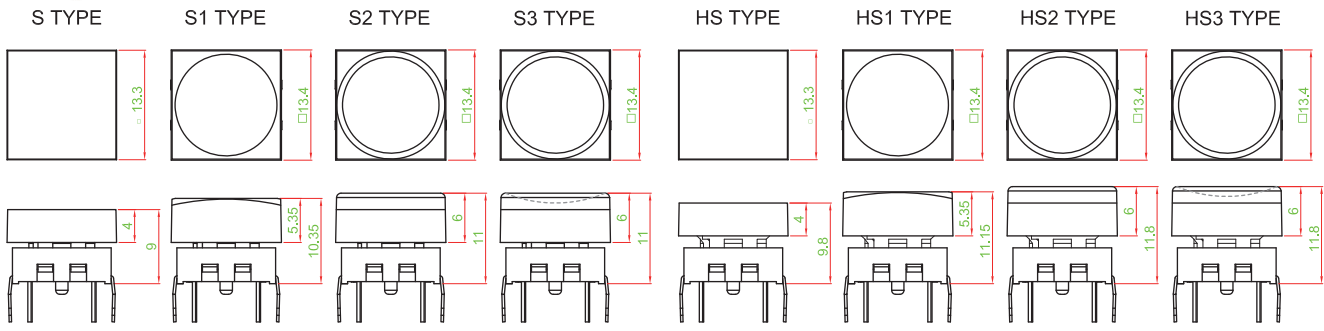

► TERMINAL TYPE

TC012-□□□□□□□□

TC012-N11BSWT□□□□

► CAP TYPE

► CIRCUIT

- TACT SWITCH
- PUSH BUTTON SWITCH
- LED TOUCH SENSOR SWITCH
- 5 DIRECTION NAVIGATION SWITCH WITH LED
- MEMBRANE SWITCH
- LED LIGHT BAR
- SLIDE SWITCH
- ROTARY SWITCH
- ROCKER SWITCH
- DETECT SWITCH
- ENCODER
- INTERRUPTER
- MINIATURE MICRO SWITCH
- TELEPHONE HOOK SWITCH
- DOOR SWITCH
- MINI SIZE SOCKET
- KNOB
- CAP SYMBOL