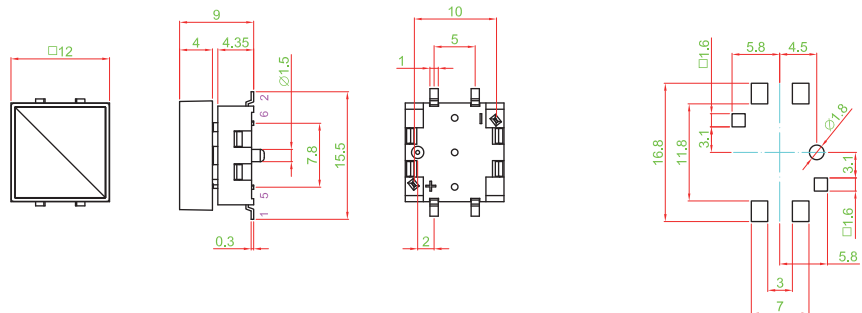

► TERMINAL TYPE

TC012-□□□□□□□□

TC012-N11BSWT□□□□

► CAP TYPE

► CIRCUIT

- TACT SWITCH
- PUSH BUTTON SWITCH
- LED TOUCH SENSOR SWITCH
- 5 DIRECTION NAVIGATION SWITCH WITH LED
- MEMBRANE SWITCH
- LED LIGHT BAR
- SLIDE SWITCH
- ROTARY SWITCH
- ROCKER SWITCH
- DETECT SWITCH
- ENCODER
- INTERRUPTER
- MINIATURE MICRO SWITCH
- TELEPHONE HOOK SWITCH
- DOOR SWITCH
- MINI SIZE SOCKET
- KNOB
- CAP SYMBOL