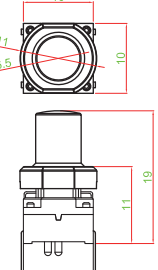

▶ **TERMINAL TYPE**

TC018-N11AXX □ □ □ □

TC018-N11BXX □ □ □ □

TC018-N11A1XX □ □ □ □

TC018-N11B1XX □ □ □ □

▶ **CAP TYPE**

R TYPE

R1 TYPE

R1A TYPE

S TYPE

S1 TYPE

R2 TYPE

R3 TYPE

▶ **CIRCUIT**

SINGLE COLOR

TWO COLOR

- TACT SWITCH
- PUSH BUTTON SWITCH
- LED TOUCH SENSOR SWITCH
- 5 DIRECTION NAVIGATION SWITCH WITH LED
- MEMBRANE SWITCH
- LED LIGHT BAR
- SLIDE SWITCH
- ROTARY SWITCH
- ROCKER SWITCH
- DETECT SWITCH
- ENCODER
- INTERRUPTER
- MINIATURE MICRO SWITCH
- TELEPHONE HOOK SWITCH
- DOOR SWITCH
- MINI SIZE SOCKET
- KNOB
- CAP SYMBOL