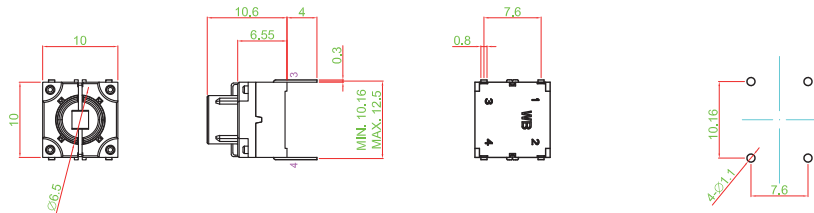

▶ **TERMINAL TYPE**

TC018-N11AXX □ □ □ □

TC018-N11BXX □ □ □ □

TC018-N11A1XX □ □ □ □

TC018-N11B1XX □ □ □ □

▶ **CAP TYPE**

R TYPE

R1 TYPE

R1A TYPE

S TYPE

S1 TYPE

R2 TYPE

R3 TYPE

▶ **CIRCUIT**

SINGLE COLOR

TWO COLOR

- TACT SWITCH
- PUSH BUTTON SWITCH
- LED TOUCH SENSOR SWITCH
- 5 DIRECTION NAVIGATION SWITCH WITH LED
- MEMBRANE SWITCH
- LED LIGHT BAR
- SLIDE SWITCH
- ROTARY SWITCH
- ROCKER SWITCH
- DETECT SWITCH
- ENCODER
- INTERRUPTER
- MINIATURE MICRO SWITCH
- TELEPHONE HOOK SWITCH
- DOOR SWITCH
- MINI SIZE SOCKET
- KNOB
- CAP SYMBOL