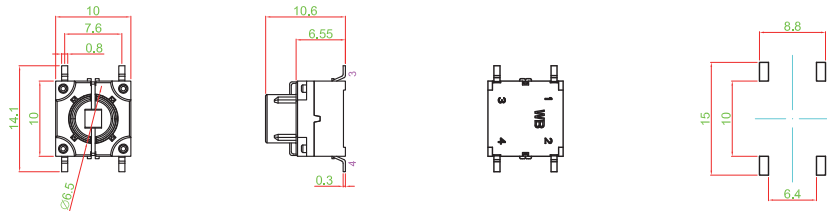

▶ **TERMINAL TYPE**

TC018-N11AXX □ □ □ □

TC018-N11BXX □ □ □ □

TC018-N11A1XX □ □ □ □

TC018-N11B1XX □ □ □ □

▶ **CAP TYPE**

R TYPE

R1 TYPE

R1A TYPE

S TYPE

S1 TYPE

R2 TYPE

R3 TYPE

▶ **CIRCUIT**

SINGLE COLOR

TWO COLOR

- TACT SWITCH
- PUSH BUTTON SWITCH
- LED TOUCH SENSOR SWITCH
- 5 DIRECTION NAVIGATION SWITCH WITH LED
- MEMBRANE SWITCH
- LED LIGHT BAR
- SLIDE SWITCH
- ROTARY SWITCH
- ROCKER SWITCH
- DETECT SWITCH
- ENCODER
- INTERRUPTER
- MINIATURE MICRO SWITCH
- TELEPHONE HOOK SWITCH
- DOOR SWITCH
- MINI SIZE SOCKET
- KNOB
- CAP SYMBOL