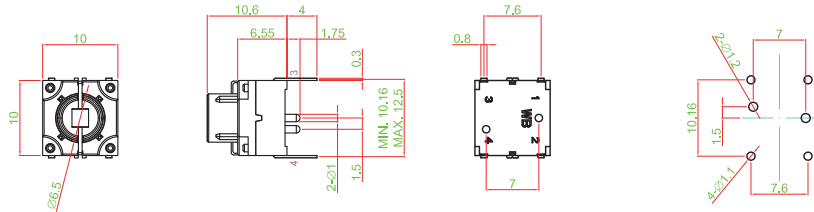

▶ **TERMINAL TYPE**

TC018-N11AXX □ □ □ □

TC018-N11BXX □ □ □ □

TC018-N11A1XX □ □ □ □

TC018-N11B1XX □ □ □ □

▶ **CAP TYPE**

R TYPE

R1 TYPE

R1A TYPE

S TYPE

S1 TYPE

R2 TYPE

R3 TYPE

▶ **CIRCUIT**

SINGLE COLOR

TWO COLOR

- TACT SWITCH
- PUSH BUTTON SWITCH
- LED TOUCH SENSOR SWITCH
- 5 DIRECTION NAVIGATION SWITCH WITH LED
- MEMBRANE SWITCH
- LED LIGHT BAR
- SLIDE SWITCH
- ROTARY SWITCH
- ROCKER SWITCH
- DETECT SWITCH
- ENCODER
- INTERRUPTER
- MINIATURE MICRO SWITCH
- TELEPHONE HOOK SWITCH
- DOOR SWITCH
- MINI SIZE SOCKET
- KNOB
- CAP SYMBOL