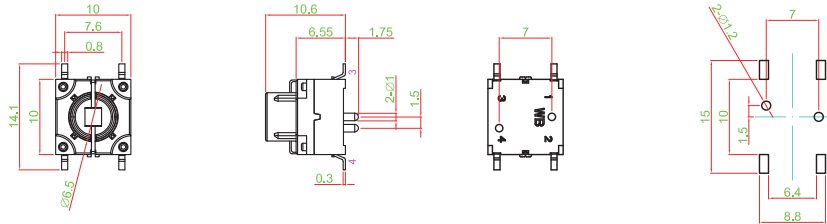

▶ **TERMINAL TYPE**

TC018-N11AXX □ □ □ □

TC018-N11BXX □ □ □ □

TC018-N11A1XX □ □ □ □

TC018-N11B1XX □ □ □ □

▶ **CAP TYPE**

R TYPE

R1 TYPE

R1A TYPE

S TYPE

S1 TYPE

R2 TYPE

R3 TYPE

▶ **CIRCUIT**

SINGLE COLOR

TWO COLOR

- TACT SWITCH
- PUSH BUTTON SWITCH
- LED TOUCH SENSOR SWITCH
- 5 DIRECTION NAVIGATION SWITCH WITH LED
- MEMBRANE SWITCH
- LED LIGHT BAR
- SLIDE SWITCH
- ROTARY SWITCH
- ROCKER SWITCH
- DETECT SWITCH
- ENCODER
- INTERRUPTER
- MINIATURE MICRO SWITCH
- TELEPHONE HOOK SWITCH
- DOOR SWITCH
- MINI SIZE SOCKET
- KNOB
- CAP SYMBOL