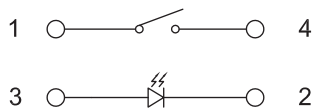

▶ **TERMINAL TYPE**

TC018-N11AXX □ □ □ □

TC018-N11BXX □ □ □ □

TC018-N11A1XX □ □ □ □

TC018-N11B1XX □ □ □ □

▶ **CAP TYPE**

R TYPE

R1 TYPE

R1A TYPE

S TYPE

S1 TYPE

R2 TYPE

R3 TYPE

▶ **CIRCUIT**

SINGLE COLOR

TWO COLOR

- TACT SWITCH
- PUSH BUTTON SWITCH
- LED TOUCH SENSOR SWITCH
- 5 DIRECTION NAVIGATION SWITCH WITH LED
- MEMBRANE SWITCH
- LED LIGHT BAR
- SLIDE SWITCH
- ROTARY SWITCH
- ROCKER SWITCH
- DETECT SWITCH
- ENCODER
- INTERRUPTER
- MINIATURE MICRO SWITCH
- TELEPHONE HOOK SWITCH
- DOOR SWITCH
- MINI SIZE SOCKET
- KNOB
- CAP SYMBOL