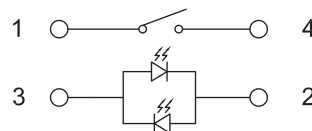

▶ **TERMINAL TYPE**

TC018-N11AXX □ □ □ □

TC018-N11BXX □ □ □ □

TC018-N11A1XX □ □ □ □

TC018-N11B1XX □ □ □ □

▶ **CAP TYPE**

R TYPE

R1 TYPE

R1A TYPE

S TYPE

S1 TYPE

R2 TYPE

R3 TYPE

▶ **CIRCUIT**

SINGLE COLOR

TWO COLOR

- TACT SWITCH
- PUSH BUTTON SWITCH
- LED TOUCH SENSOR SWITCH
- 5 DIRECTION NAVIGATION SWITCH WITH LED
- MEMBRANE SWITCH
- LED LIGHT BAR
- SLIDE SWITCH
- ROTARY SWITCH
- ROCKER SWITCH
- DETECT SWITCH
- ENCODER
- INTERRUPTER
- MINIATURE MICRO SWITCH
- TELEPHONE HOOK SWITCH
- DOOR SWITCH
- MINI SIZE SOCKET
- KNOB
- CAP SYMBOL