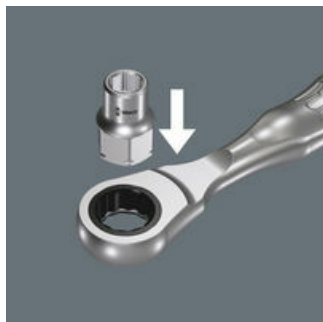

Zyklop Mini 2

EAN:	4013288183408	Size:	18x11x11 mm
Part number:	05003670001	Weight:	9 g
Article number:	8790 FA	Country of origin:	TW
		Customs tariff number:	82042000

- Very low height - ideal for confined working areas
- For manual operations
- Equipped with ball stop groove
- Chrome vanadium steel, high-gloss chrome-plated
- For Zyklop Mini 2 and 1/4" ratchets

Zyklop socket with 1/4" and hex drive for manual jobs with a 1/4" ratchet.

Web link

https://products.wera.de/en/zyklop_ratchets_and_accessories_zyklop_mini_zyklop_mini_2_8790_fa.html

Wera - 8790 FA
05003670001 - 4013288183408

Wera Werkzeuge GmbH
Korzter Straße 21-25
D-42349 Wuppertal
Tel: +49 (0)2 02 / 40 45-0
E-Mail: info@wera.de

Zyklop Mini 2

Zyklop Mini 2

The Zyklop Mini 2 is suitable for the direct attachment of the special Wera Zyklop sockets 8790 FA. These sockets feature a very low height, ideal for confined working spaces.

Further versions in this product family:

					
	mm	mm	mm	mm	mm
05003665001	4.0	18.0	6.4	11.8	9.5
05003666001	4.5	18.0	7.0	11.8	9.5
05003667001	5.0	18.0	7.6	11.8	9.5
05003668001	5.5	18.0	8.2	11.8	9.5
05003669001	6.0	18.0	9.2	11.8	9.5
05003670001	7.0	18.0	10.4	11.8	9.5
05003675001	8.0	18.0	11.5	11.8	9.5
05003690001	10.0	18.0	13.8	11.8	9.5
05003684001	12.0	18.0	16.8	11.8	9.5
05003685001	13.0	18.0	17.8	11.8	9.5