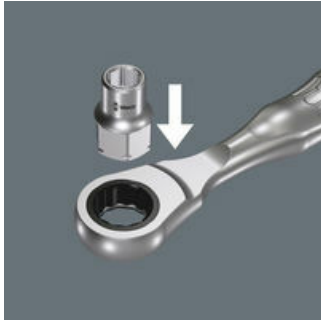

Zyklus Mini 2

EAN:	4013288179678	Size:	18x11x11 mm
Part number:	05003675001	Weight:	9 g
Article number:	8790 FA	Country of origin:	TW
		Customs tariff number:	82042000

- Very low height - ideal for confined working areas
- For manual operations
- Equipped with ball stop groove
- Chrome vanadium steel, high-gloss chrome-plated
- For Zyklus Mini 2 and 1/4" ratchets

Zyklus socket with 1/4" and hex drive for manual jobs with a 1/4" ratchet.

Web link

https://products.wera.de/en/zyklus_ratchets_and_accessories_zyklus_mini_zyklus_mini_2_8790_fa.html

Wera - 8790 FA
05003675001 - 4013288179678

Wera Werkzeuge GmbH
Korzter Straße 21-25
D-42349 Wuppertal
Tel: +49 (0)2 02 / 40 45-0
E-Mail: info@wera.de

Zyklop Mini 2

Zyklop Mini 2

The Zyklop Mini 2 is suitable for the direct attachment of the special Wera Zyklop sockets 8790 FA. These sockets feature a very low height, ideal for confined working spaces.

Further versions in this product family:

					
	mm	mm	mm	mm	mm
05003665001	4.0	18.0	6.4	11.8	9.5
05003666001	4.5	18.0	7.0	11.8	9.5
05003667001	5.0	18.0	7.6	11.8	9.5
05003668001	5.5	18.0	8.2	11.8	9.5
05003669001	6.0	18.0	9.2	11.8	9.5
05003670001	7.0	18.0	10.4	11.8	9.5
05003675001	8.0	18.0	11.5	11.8	9.5
05003690001	10.0	18.0	13.8	11.8	9.5
05003684001	12.0	18.0	16.8	11.8	9.5
05003685001	13.0	18.0	17.8	11.8	9.5