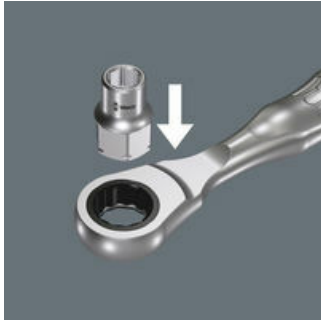

Zyklop Mini 2

EAN:	4013288179692	Size:	23x13x13 mm
Part number:	05003685001	Weight:	13 g
Article number:	8790 FA	Country of origin:	TW
		Customs tariff number:	82042000

- Very low height - ideal for confined working areas
- For manual operations
- Equipped with ball stop groove
- Chrome vanadium steel, high-gloss chrome-plated
- For Zyklop Mini 2 and 1/4" ratchets

Zyklop socket with 1/4" and hex drive for manual jobs with a 1/4" ratchet.

Web link

https://products.wera.de/en/zyklop_ratchets_and_accessories_zyklop_mini_zyklop_mini_2_8790_fa.html

Wera - 8790 FA
05003685001 - 4013288179692

Wera Werkzeuge GmbH
Korzter Straße 21-25
D-42349 Wuppertal
Tel: +49 (0)2 02 / 40 45-0
E-Mail: info@wera.de

Zyklop Mini 2

Zyklop Mini 2

The Zyklop Mini 2 is suitable for the direct attachment of the special Wera Zyklop sockets 8790 FA. These sockets feature a very low height, ideal for confined working spaces.

Further versions in this product family:

					
	mm	mm	mm	mm	mm
05003665001	4.0	18.0	6.4	11.8	9.5
05003666001	4.5	18.0	7.0	11.8	9.5
05003667001	5.0	18.0	7.6	11.8	9.5
05003668001	5.5	18.0	8.2	11.8	9.5
05003669001	6.0	18.0	9.2	11.8	9.5
05003670001	7.0	18.0	10.4	11.8	9.5
05003675001	8.0	18.0	11.5	11.8	9.5
05003690001	10.0	18.0	13.8	11.8	9.5
05003684001	12.0	18.0	16.8	11.8	9.5
05003685001	13.0	18.0	17.8	11.8	9.5