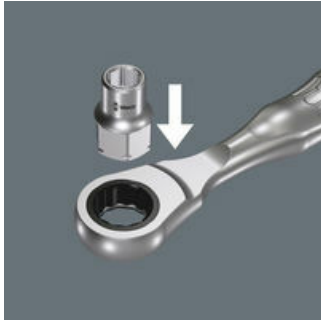

Zyklop Mini 2

EAN:	4013288179685	Size:	18x14x14 mm
Part number:	05003690001	Weight:	10 g
Article number:	8790 FA	Country of origin:	TW
		Customs tariff number:	82042000

- Very low height - ideal for confined working areas
- For manual operations
- Equipped with ball stop groove
- Chrome vanadium steel, high-gloss chrome-plated
- For Zyklop Mini 2 and 1/4" ratchets

Zyklop socket with 1/4" and hex drive for manual jobs with a 1/4" ratchet.

Web link

https://products.wera.de/en/zyklop_ratchets_and_accessories_zyklop_mini_zyklop_mini_2_8790_fa.html

Wera - 8790 FA
05003690001 - 4013288179685

Wera Werkzeuge GmbH
Korzter Straße 21-25
D-42349 Wuppertal
Tel: +49 (0)2 02 / 40 45-0
E-Mail: info@wera.de

Zyklop Mini 2

Zyklop Mini 2

The Zyklop Mini 2 is suitable for the direct attachment of the special Wera Zyklop sockets 8790 FA. These sockets feature a very low height, ideal for confined working spaces.

Further versions in this product family:

					
	mm	mm	mm	mm	mm
05003665001	4.0	18.0	6.4	11.8	9.5
05003666001	4.5	18.0	7.0	11.8	9.5
05003667001	5.0	18.0	7.6	11.8	9.5
05003668001	5.5	18.0	8.2	11.8	9.5
05003669001	6.0	18.0	9.2	11.8	9.5
05003670001	7.0	18.0	10.4	11.8	9.5
05003675001	8.0	18.0	11.5	11.8	9.5
05003690001	10.0	18.0	13.8	11.8	9.5
05003684001	12.0	18.0	16.8	11.8	9.5
05003685001	13.0	18.0	17.8	11.8	9.5