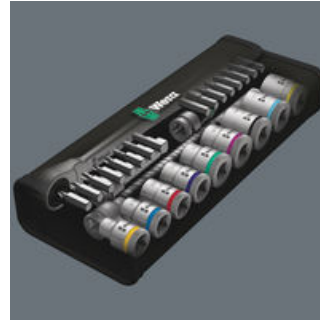

Textile boxes

The textile boxes offer dramatically improved portability, and are space-saving to boot! This means you can now carry the same collection of tools, in a much more compact and comfortable package. The hassle of running back and forth for the right tools has now become a thing of the past. And the much lower weight of a set makes carrying more convenient than ever before. The textile box including the tool will even survive a fall undamaged.