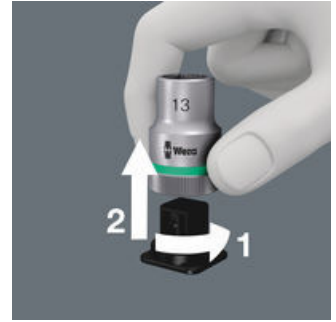

Secure hold and easy removal

The all new smooth turning mechanism guarantees both secure and rattle-free storage, yet allows easy removal of the tool.

Web link

<https://products.wera.de/en/zyklop_ratchets_and_accessories_the_zyklop_ratchets_the_zyklop_ratchets_3_8_the_zyklop_metal_ratchet_switch_3_8_8100_sb_11.html>

Wera - 8100 SB 11
05004051001 - 4013288173959

Wera Werkzeuge GmbH
Korzter Straße 21-25
D-42349 Wuppertal
Tel: +49 (0)2 02 / 40 45-0
E-Mail: info@wera.de