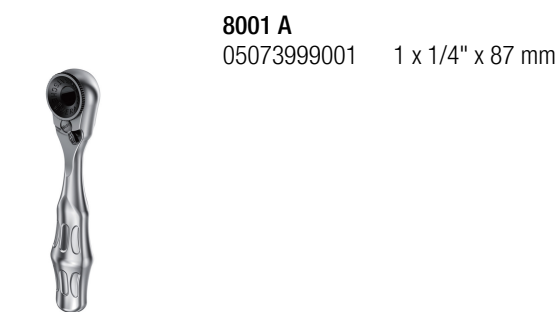

Set contents:

8001 A
05073999001 1 x 1/4" x 87 mm

Web link

<https://products.wera.de/en/zyklop_ratchets_and_accessories_zyklop_mini_bicycle_set_3.html>

Wera - Bicycle Set 3
05004172001 - 4013288211248

Wera Werkzeuge GmbH
Korzter Straße 21-25
D-42349 Wuppertal
Tel: +49 (0)2 02 / 40 45-0
E-Mail: info@wera.de