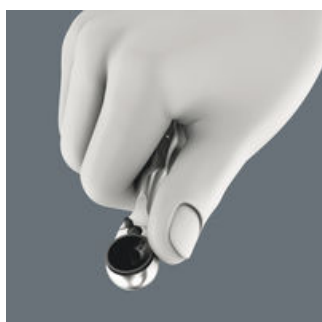

The Zyklop Mini Ratchets

For all difficult-to-access applications.

Slim design

Its slim design makes it ideal for all particularly confined working situations.

Small return angle

The fine tooth mechanism, with its 60 teeth, allows a small return angle of only 6° – ideal for precision work.

Simple direction change

Simple switching between left/right operations.

Rapid screwdriving

Thumbwheel enables rapid screwdriving, even when there isn't sufficient room for ratcheting use.

Manual and machine sockets