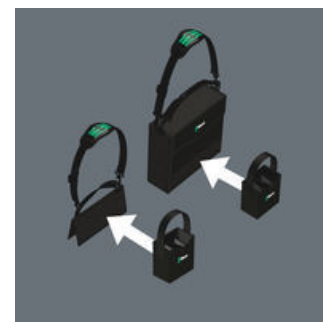

Perfect system supplement

Thanks to its hook and loop fastener zone, the Tool Quiver can be docked with the Wera 2go 1 tool carrier and with the Wera 2go 2 tool container.

Web link

<https://products.wera.de/en/screwdrivers_kraftform_plus_series_300_kraftform_2go_300.html>

Wera - Kraftform 2go 300
05004313001 - 4013288187833

Wera Werkzeuge GmbH
Korzter Straße 21-25
D-42349 Wuppertal
Tel: +49 (0)2 02 / 40 45-0
E-Mail: info@wera.de