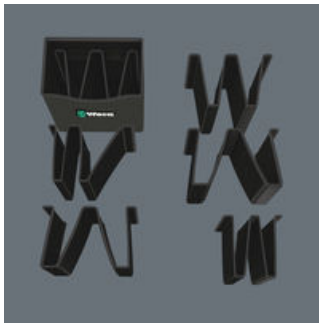

Clever organisation

The variably adjustable hook and loop fastener partition in the Tool Quiver ensures neat and tidy arrangement of the tools.