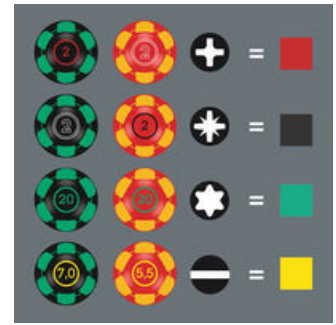

Lasertip prevents slipping out

It happens time and time again that the tip slips out of the screw head when screwdriving, sometimes damaging valuable surfaces or even causing injury. The tips of the Wera Lasertip screwdrivers are microscopically roughened by means of a laser. This rough surface literally "bites" itself firmly into the screw head. Slipping out becomes a thing of the past.

Prevents hand injuries

The outstanding design of the Kraftform handle that fits perfectly into the hand prevents hand injuries such as blisters and calluses.

"Take it easy" Tool Finder

Colour coding according to profile and size stamp. This enables faster and more reliable selection of the correct tool from the tool case.