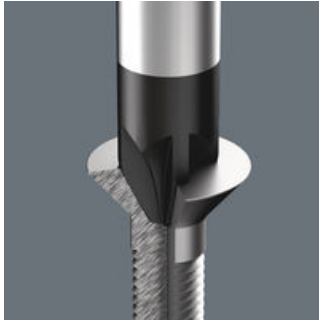

EAN:	4013288110091	Size:	79x34x34 mm
Part number:	05009337001	Weight:	46 g
Article number:	Stubby PZ	Country of origin:	CZ
		Customs tariff number:	82054000

- Stubby, carburettor screwdriver, suitable for Pozidriv screws
- Single-component Kraftform handle
- Hexagonal anti-roll feature against rolling away
- Extra-short circular blade
- Black Point tip for enhanced corrosion protection and an exact fit

Particularly small screwdrivers for difficult-to-access areas. The hexagonal anti-roll feature prevents any bothersome rolling away at the workplace. The Wera Black Point tip and a complex hardening process ensure a long service life of the tip, enhanced corrosion protection and an exact fit.

Web link

Wera - Stubby PZ
05009337001 - 4013288110091

Wera Werkzeuge GmbH
Korzter Straße 21-25
D-42349 Wuppertal
Tel: +49 (0)2 02 / 40 45-0
E-Mail: info@wera.de

Wera Black Point tip

The Wera Black Point tip and a refined hardening process ensure long service life of the tip, improved corrosion protection and an exact fit.