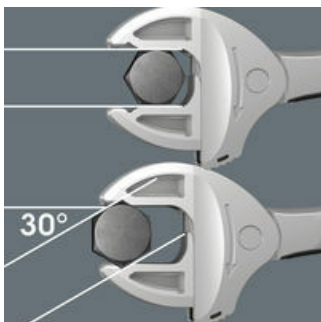

Many users wish to have a universal screwdriving tool with the widest possible range of applications. It should be a single tool for multiple metric and imperial dimensions. It should automatically adjust to the different screw sizes. It should be safe to grab without damaging anything and should allow for high working speeds. With its continuous and parallel jaws the Joker 6004 replaces several single spanner sizes. The required size is automatically and continuously set when attaching the tool to the hexagon bolt or screw. The integrated lever mechanism securely clamps the hexagon screw or bolt between the jaws, which significantly reduces the risk of slippage or damage. The ratchet feature ensures fast and consistent screwdriving without removing the tool. By using the corner-width rectangular prisms, a back-pivoting angle of only 30° can be achieved. The single-arm design, in conjunction with the ratchet feature and the corner-width prism, makes it possible to work even in confined spaces. The adjustable Joker 6004 is the universal screwdriving tool. Self-setting. Gripping. Spanning.

6004 Joker self-setting, adjustable spanner

Joker 6004: Automatically and continuously self-setting

With its automatically and continuously gripping parallel jaws the Joker spanner 6004 covers all dimensions in the respective field of application. The tool automatically finds the required size when placed on the bolt or screw, no setting required.

Joker 6004: Gentle to the screw

The parallel smooth jaws of the Joker 6004 allow surface pressure and can thus prevent rounding of the bolt or screw head, which can occur during power transmission on corners.

Joker 6004: Ratchet mechanism for fast work

The ratchet function in the mouth sees to fast and consistent screwdriving without removing the tool.

Joker 6004: Small return angle

Thanks to the corner-width rectangular prisms, a return angle of only 30° can be realized.