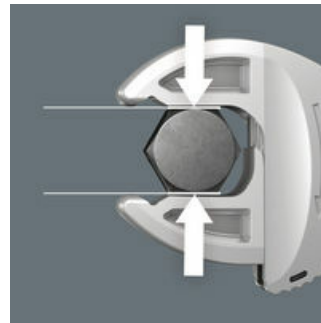

Many users wish to have a universal screwdriving tool with the widest possible range of applications. It should be a single tool for multiple metric and imperial dimensions. It should automatically adjust to the different screw sizes. It should be safe to grab without damaging anything and should allow for high working speeds. With its continuous and parallel jaws the Joker 6004 replaces several single spanner sizes. The required size is automatically and continuously set when attaching the tool to the hexagon bolt or screw. The integrated lever mechanism securely clamps the hexagon screw or bolt between the jaws, which significantly reduces the risk of slippage or damage. The ratchet feature ensures fast and consistent screwdriving without removing the tool. By using the corner-width rectangular prisms, a back-pivoting angle of only 30° can be achieved. The single-arm design, in conjunction with the ratchet feature and the corner-width prism, makes it possible to work even in confined spaces. The adjustable Joker 6004 is the universal screwdriving tool. Self-setting. Gripping. Spanning.

6004 Joker self-setting, adjustable spanner

Joker 6004: Automatically and continuously self-setting

With its automatically and continuously gripping parallel jaws the Joker spanner 6004 covers all dimensions in the respective field of application. The tool automatically finds the required size when placed on the bolt or screw, no setting required.

Joker 6004: Gentle to the screw

The parallel smooth jaws of the Joker 6004 allow surface pressure and can thus prevent rounding of the bolt or screw head, which can occur during power transmission on corners.

Joker 6004: Ratchet mechanism for fast work

The ratchet function in the mouth sees to fast and consistent screwdriving without removing the tool.

Joker 6004: Small return angle

Thanks to the corner-width rectangular prisms, a return angle of only 30° can be realized.