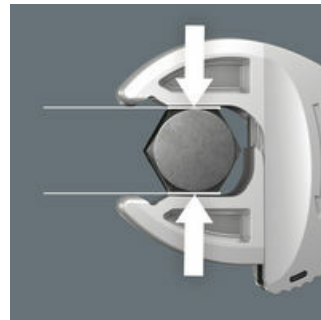

Joker 6004: Automatically and continuously self-setting

The compact folding pouch with four adjustable Joker 6004 spanners covers all metric and imperial dimensions in applications from 7 to 19 mm or ¼" to ¾"

With its automatically and continuously gripping parallel jaws the Joker spanner 6004 covers all dimensions in the respective field of application. The tool automatically finds the required size when placed on the bolt or screw, no setting required.

Joker 6004: Gentle to the screw

The parallel smooth jaws of the Joker 6004 allow surface pressure and can thus prevent rounding of the bolt or screw head, which can occur during power transmission on corners.

Joker 6004: Ratchet mechanism for fast work

The ratchet function in the mouth sees to fast and consistent screwdriving without removing the tool.

Joker 6004: Small return angle

Thanks to the corner-width rectangular prisms, a return angle of only 30° can be realized.