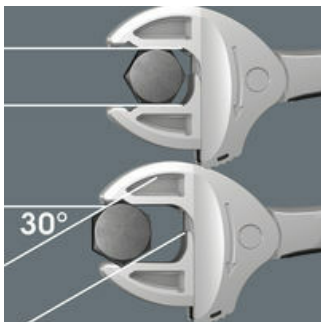

With its automatically and continuously gripping parallel jaws the Joker spanner 6004 covers all dimensions in the respective field of application. The tool automatically finds the required size when placed on the bolt or screw, no setting required.

Joker 6004: Gentle to the screw

The parallel smooth jaws of the Joker 6004 allow surface pressure and can thus prevent rounding of the bolt or screw head, which can occur during power transmission on corners.

Joker 6004: Ratchet mechanism for fast work

The ratchet function in the mouth sees to fast and consistent screwdriving without removing the tool.

Joker 6004: Small return angle

Thanks to the corner-width rectangular prisms, a return angle of only 30° can be realized.