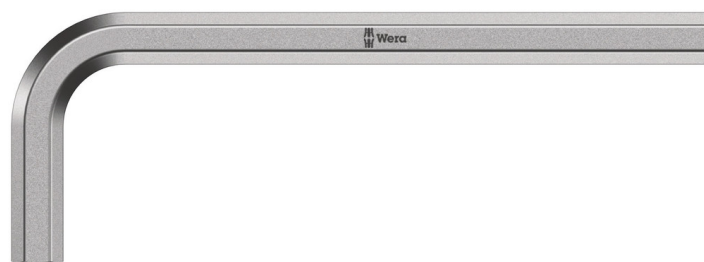

950 L-key, metric, chrome-plated, 8 x 100 mm

L-Keys for Hexagon Socket Screws

EAN:	4013288018366	Size:	100x36x9 mm
Part number:	05021055001	Weight:	56 g
Article number:	950	Country of origin:	CZ
		Customs tariff number:	82041100

- L-keys for hexagonal socket screws
- Wear-resistant size marking
- L-keys with Hex-Plus advantage for a longer screw life
- High corrosion protection thanks to chrome-plating
- Metric

High quality L-keys for hexagonal socket screws. Hex-Plus offers a larger contact surface within the screw head. This reduces the notching effects to a minimum and almost completely eliminates the risk of destroying the screw recess. The precise chrome-plated design ensures high corrosion protection.

L-Keys for Hexagon Socket Screws

L-Keys

We questioned the classic L-key design, since all too often the screw head recess is rounded out, meaning screws can no longer be tightened or loosened - and so the user finds the L-key slipping out of the recess. Wera Hex-Plus tools have a larger contact surface in the screw head. The notching effects are reduced and thereby the deformation of the screws. At the same time, as much as 20 % more torque can be applied.