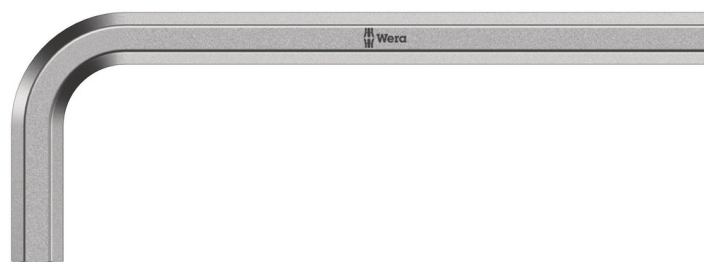

950 L-key, metric, chrome-plated, 10 x 112 mm

L-Keys for Hexagon Socket Screws

EAN:	4013288018380	Size:	112x40x11 mm
Part number:	05021065001	Weight:	99 g
Article number:	950	Country of origin:	CZ
		Customs tariff number:	82041100

- L-keys for hexagonal socket screws
- Wear-resistant size marking
- L-keys with Hex-Plus advantage for a longer screw life
- High corrosion protection thanks to chrome-plating
- Metric

High quality L-keys for hexagonal socket screws. Hex-Plus offers a larger contact surface within the screw head. This reduces the notching effects to a minimum and almost completely eliminates the risk of destroying the screw recess. The precise chrome-plated design ensures high corrosion protection.

L-Keys for Hexagon Socket Screws

L-Keys

We questioned the classic L-key design, since all too often the screw head recess is rounded out, meaning screws can no longer be tightened or loosened - and so the user finds the L-key slipping out of the recess. Wera Hex-Plus tools have a larger contact surface in the screw head. The notching effects are reduced and thereby the deformation of the screws. At the same time, as much as 20 % more torque can be applied.