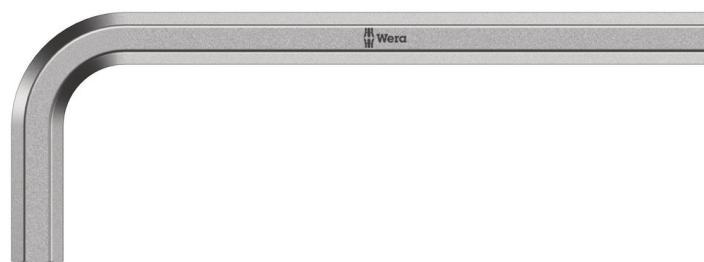

950 L-key, metric, chrome-plated, 11 x 120 mm

L-Keys for Hexagon Socket Screws

EAN:	4013288018397	Size:	120x43x13 mm
Part number:	05021070001	Weight:	128 g
Article number:	950	Country of origin:	CZ
		Customs tariff number:	82041100

- L-keys for hexagonal socket screws
- Wear-resistant size marking
- L-keys with Hex-Plus advantage for a longer screw life
- High corrosion protection thanks to chrome-plating
- Metric

High quality L-keys for hexagonal socket screws. Hex-Plus offers a larger contact surface within the screw head. This reduces the notching effects to a minimum and almost completely eliminates the risk of destroying the screw recess. The precise chrome-plated design ensures high corrosion protection.

L-Keys for Hexagon Socket Screws

L-Keys

We questioned the classic L-key design, since all too often the screw head recess is rounded out, meaning screws can no longer be tightened or loosened - and so the user finds the L-key slipping out of the recess. Wera Hex-Plus tools have a larger contact surface in the screw head. The notching effects are reduced and thereby the deformation of the screws. At the same time, as much as 20 % more torque can be applied.