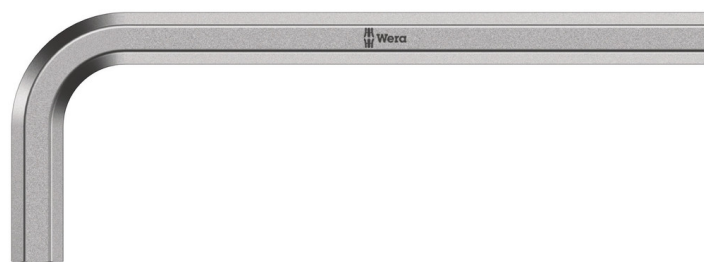

950 L-key, metric, chrome-plated, 13 x 132 mm

L-Keys for Hexagon Socket Screws

EAN:	4013288018410	Size:	132x50x15 mm
Part number:	05021080001	Weight:	201 g
Article number:	950	Country of origin:	CZ
		Customs tariff number:	82041100

- L-keys for hexagonal socket screws
- Wear-resistant size marking
- L-keys with Hex-Plus advantage for a longer screw life
- High corrosion protection thanks to chrome-plating
- Metric

High quality L-keys for hexagonal socket screws. Hex-Plus offers a larger contact surface within the screw head. This reduces the notching effects to a minimum and almost completely eliminates the risk of destroying the screw recess. The precise chrome-plated design ensures high corrosion protection.

L-Keys for Hexagon Socket Screws

L-Keys

We questioned the classic L-key design, since all too often the screw head recess is rounded out, meaning screws can no longer be tightened or loosened - and so the user finds the L-key slipping out of the recess. Wera Hex-Plus tools have a larger contact surface in the screw head. The notching effects are reduced and thereby the deformation of the screws. At the same time, as much as 20 % more torque can be applied.