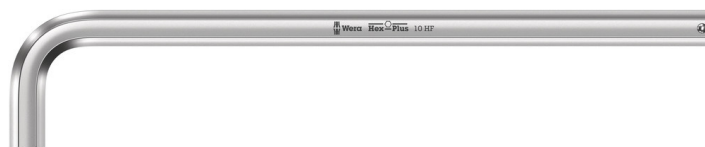

950 L HF L-key, metric, chrome-plated, with holding function, 10 x 219 mm

L-Keys for Hexagon Socket Screws

EAN:	4013288207333	Size:	219x40x10 mm
Part number:	05022125001	Weight:	170 g
Article number:	950 L HF	Country of origin:	CZ
		Customs tariff number:	82041100

- The holding function on the long arm keeps screws securely on the tool
- Hex-Plus allows socket head screws to live longer
- Extra-long arm
- High corrosion protection thanks to chrome-plating
- Metric

High-quality L-key for hexagon socket screws with high corrosion protection and extra long lever for high power transmission and working in low positions. The Hex-Plus profile offers larger contact surfaces at the screw head. The notch effect is thereby reduced to a minimum, the destruction of the screw head almost eliminated. Tools from size 3 onwards offer a holding function through a pressed resilient ball.

With retaining function on long arm

The clamping of the screw is achieved by a flexible locking ball. The holding function is especially helpful in confined, hard-to-reach spaces, where there is no room for a second hand to secure the screw on the tool.