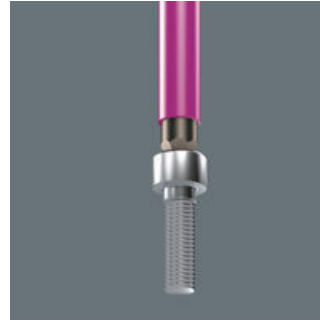

High quality Wera L-keys with colour coded, convenient plastic sleeve. This means that the tool is quickly accessible and the ergonomic and pleasant handle is easy on the hands even at low temperatures. The Hex-Plus profile offers a larger contact surface within the screw head. This reduces the notching effects to a minimum and almost completely eliminates the risk of destroying the screw recess. The ball-end on the long arm allows for reliable working even in difficult installation situations. The holding function holds screws securely on the tool. The BlackLaser surface treatment provides outstanding surface protection, even against corrosion, and a long service life. The tools are quickly to hand thanks to the laser-engraved and thereby wear-resistant size markings on the L-keys.

L-Keys

We questioned the classic L-key design, since all too often the screw head recess is rounded out, meaning screws can no longer be tightened or loosened - and so the user finds the L-key slipping out of the recess. Wera Hex-Plus tools have a larger contact surface in the screw head. The notching effects are reduced and thereby the deformation of the screws. At the same time, as much as 20 % more torque can be applied.

L-keys with retaining function for hexagon socket screws

The clamping of the screw is achieved by a flexible locking ball. The holding function is especially helpful in confined, hard-to-reach spaces, where there is no room for a second hand to secure the screw on the tool.