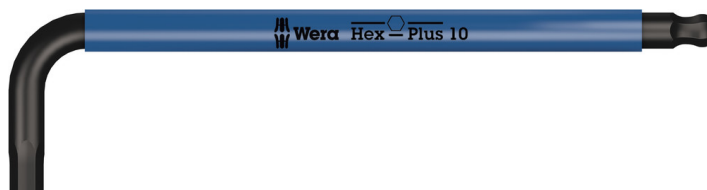

## L-Keys for Hexagon Socket Screws

<b>EAN:</b>	4013288188397	<b>Size:</b>	237x54x14 mm
<b>Part number:</b>	05022205001	<b>Weight:</b>	232 g
<b>Article number:</b>	950 SPKL HF Multicolour	<b>Country of origin:</b>	CZ
		<b>Customs tariff number:</b>	82041100

- L-keys for hexagonal socket screws
- Hex-Plus allows socket head screws to live longer
- Colour coded, easy-to-grip plastic sleeve, even at low temperatures
- Hexagonal ballpoint on the long arm
- The holding function holds screws securely on the tool

High quality Wera L-keys with colour coded, convenient plastic sleeve. This means that the tool is quickly accessible and the ergonomic and pleasant handle is easy on the hands even at low temperatures. The Hex-Plus profile offers a larger contact surface within the screw head. This reduces the notching effects to a minimum and almost completely eliminates the risk of destroying the screw recess. The ball-end on the long arm allows for reliable working even in difficult installation situations. The holding function holds screws securely on the tool. The BlackLaser surface treatment provides outstanding surface protection, even against corrosion, and a long service life. The tools are quickly to hand thanks to the laser-engraved and thereby wear-resistant size markings on the L-keys.

L-keys with retaining function for hexagon socket screws

The clamping of the screw is achieved by a flexible locking ball. The holding function is especially helpful in confined, hard-to-reach spaces, where there is no room for a second hand to secure the screw on the tool.