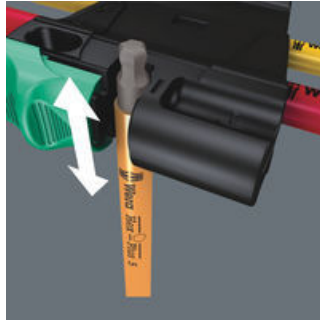

Ball tip

The spherical drive profile means that it is possible to swivel the axis of the tool to that of the screw, and therefore enable angled, "around-the-corner" screwdriving jobs.

Magnetiser/Demagnetiser

For recessed screws, it's often advantageous for the screw to be held on the L-key by magnetic force. The Wera clips with magnetiser/demagnetiser enable a magnetisation/demagnetisation of L-keys in a flash.

L-Keys for Hexagon Socket Screws

Magnetising

Demagnetising

Secure hold and easy removal

The wear-resistant clip material ensures that the L-keys are securely held yet are easy to remove.

Take it easy tool finder system