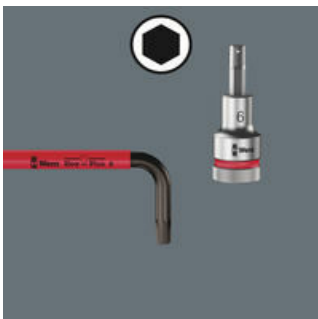

Take it easy tool finder system

Take it easy tool finder system - with profile and size colour-coding for quick and easy tool selection. Colour-coded system for hexagon drive screws (L-Keys, Zyklop bit sockets), external hex drive screws and nuts (Joker wrenches, Zyklop sockets and Zyklop bit sockets with holding function), and TORX® drive screws (L-Keys, Zyklop bit sockets).

Web link

<https://products.wera.de/en/l-keys_l-keys_for_hexagon_socket_screws_950_spkl_multicolour.html>

Wera - 950 SPKL Multicolour
05022606001 - 4013288167866

Wera Werkzeuge GmbH
Korzter Straße 21-25
D-42349 Wuppertal
Tel: +49 (0)2 02 / 40 45-0
E-Mail: info@wera.de