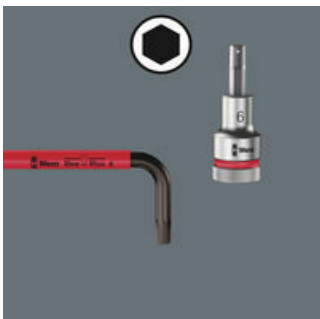

Take it easy tool finder system

Take it easy tool finder system - with profile and size colour-coding for quick and easy tool selection. Colour-coded system for hexagon drive screws (L-Keys, Zyklop bit sockets), external hex drive screws and nuts (Joker wrenches, Zyklop sockets and Zyklop bit sockets with holding function), and TORX® drive screws (L-Keys, Zyklop bit sockets).

Web link

<https://products.wera.de/en/l-keys_l-keys_for_hexagon_socket_screws_950_spkl_inch.html>

Wera - 950 SPKL inch
05022635001 - 4013288182555

Wera Werkzeuge GmbH
Korzter Straße 21-25
D-42349 Wuppertal
Tel: +49 (0)2 02 / 40 45-0
E-Mail: info@wera.de