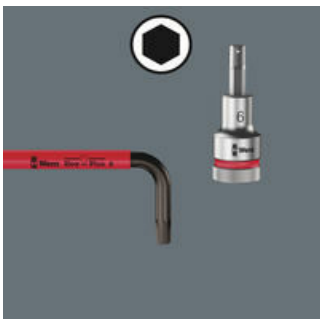

L-Keys for Hexagon Socket Screws

L-keys with a thermoplastic sleeve

We questioned the classic L-key design, since all too often the screw head recess is rounded out, meaning screws can no longer be tightened or loosened - and so the user finds the L-key slipping out of the recess. Wera Hex-Plus tools have a larger contact surface in the screw head. The notching effects are reduced and thereby the deformation of the screws. At the same time, as much as 20 % more torque can be applied.

L-keys made from circular material fit into the hand better and allow less strenuous work over a longer period. Additionally, the rubber sleeve provides a pleasant grip, particularly in applications at low temperatures. Colour coding and large stamp enable the desired L-key to be easily located. Moreover, the round material keys are more robust, particularly where smaller sizes are concerned.

Hex-Plus

Hexagon screws can endure a problem because the contact surfaces delivering the power from the conventional tool, is transferred to the screw via very small surface areas. The consequence: the screw can become damaged (rounding out). Hex-Plus tools have a greater contact surface that prevents this from happening! At the same time, as much as 20 % more torque can be applied. Good to know: Hex-Plus tools fit into every standard hexagon socket screw!

Ball tip

The spherical drive profile means that it is possible to swivel the axis of the tool to that of the screw, and therefore enable angled, "around-the-corner" screwdriving jobs.

Take it easy tool finder system