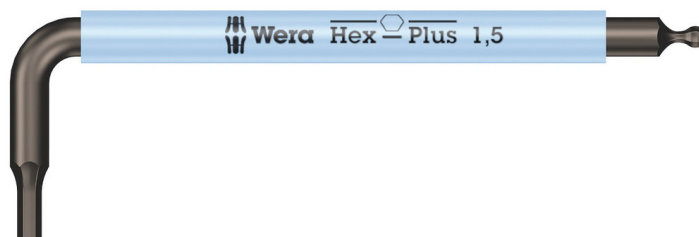

### L-Keys for Hexagon Socket Screws

<b>EAN:</b>	4013288211910	<b>Size:</b>	53x18x4 mm
<b>Part number:</b>	05022678001	<b>Weight:</b>	3 g
<b>Article number:</b>	950 SPKS Multicolour	<b>Country of origin:</b>	CZ
		<b>Customs tariff number:</b>	82041100

- L-keys for hexagonal socket screws
- Hex-Plus allows socket head screws to live longer
- Colour coded, easy-to-grip plastic sleeve, even at low temperatures
- Hexagonal ballpoint on the long arm
- Wear-resistant size marking

High quality Wera L-keys with colour coded, convenient plastic sleeve. This means that the tool is quickly accessible and the ergonomic and pleasant handle is easy on the hands even at low temperatures. Hex-Plus L-keys provide larger contact surfaces on the screw head. The notching effect is thereby reduced to a minimum; the destruction of the screw head is almost eliminated. The ball on the long arm allows safe working even in difficult mounting positions. The BlackLaser surface treatment provides excellent surface protection, corrosion resistance and long life. Laser coated abrasion-resistant size markings on the L-keys for quick access.

### L-keys with a thermoplastic sleeve

We questioned the classic L-key design, since all too often the screw head recess is rounded out, meaning screws can no longer be tightened or loosened - and so the user finds the L-key slipping out of the recess. Wera Hex-Plus tools have a larger contact surface in the screw head. The notching effects are reduced and thereby the deformation of the screws. At the same time, as much as 20 % more torque can be applied.