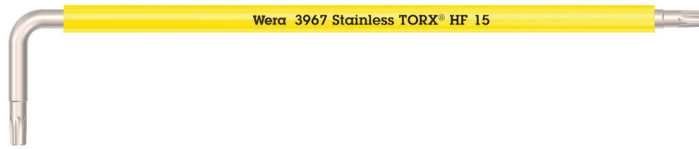

**3967 SXL HF TORX® L-key Multicolour with holding function, long, stainless, TX 15**  
x 123 mm  
L-Keys for TORX® Screws

<b>EAN:</b>	4013288207166	<b>Size:</b>	126x25x5 mm
<b>Part number:</b>	05022683001	<b>Weight:</b>	11 g
<b>Article number:</b>	3967 SXL HF TORX® Multicolour	<b>Country of origin:</b>	CZ
		<b>Customs tariff number:</b>	82041100

- The holding function on the long arm keeps screws securely on the tool
- Extremely high corrosion protection thanks to ice-hardened stainless steel design
- Handle-friendly hose jacket with tool finder "Take it easy": Colour coding according to size

High quality stainless steel L-key for internal TORX® screws. Very corrosion-resistant due to ice-hardened stainless steel material of the L-key, avoiding the transmission of extraneous rust in stainless steel screw connections. With holding function on the long arm: The clamping force resulting from the surface pressure between the output tip and the screw profile holds the screws securely on the tool. With extra long arm for working in a low position. The grip-friendly hose jacket facilitates screwdriving even at low temperatures. "Take it easy" tool finder with colour coding by size.

## With sleeve

L-keys with a thermoplastic sleeve are manufactured out of easy-to-grip, circular material. The sleeve ensures that work is safe and comfortable even at low temperatures. Colour coding and large stamp to enable the desired L-key to be easily located.