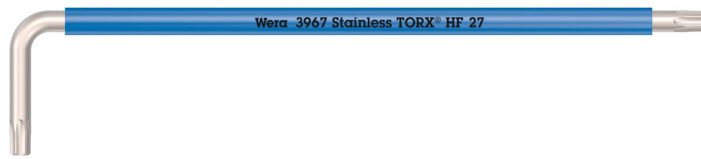

3967 SXL HF TORX® L-key Multicolour with holding function, long, stainless, TX 27
x 172 mm
L-Keys for TORX® Screws

| | | | |
|------------------------|----------------------------------|-----------------------------------|-------------|
| EAN: | 4013288207197 | Size: | 178x7x38 mm |
| Part number: | 05022686001 | Weight: | 38 g |
| Article number: | 3967 SXL HF TORX® Multicolour | Country of origin: | CZ |
| | | Customs tariff number: | 82041100 |

- The holding function on the long arm keeps screws securely on the tool
- Extremely high corrosion protection thanks to ice-hardened stainless steel design
- Handle-friendly hose jacket with tool finder "Take it easy": Colour coding according to size

High quality stainless steel L-key for internal TORX® screws. Very corrosion-resistant due to ice-hardened stainless steel material of the L-key, avoiding the transmission of extraneous rust in stainless steel screw connections. With holding function on the long arm: The clamping force resulting from the surface pressure between the output tip and the screw profile holds the screws securely on the tool. With extra long arm for working in a low position. The grip-friendly hose jacket facilitates screwdriving even at low temperatures. "Take it easy" tool finder with colour coding by size.

With sleeve

L-keys with a thermoplastic sleeve are manufactured out of easy-to-grip, circular material. The sleeve ensures that work is safe and comfortable even at low temperatures. Colour coding and large stamp to enable the desired L-key to be easily located.