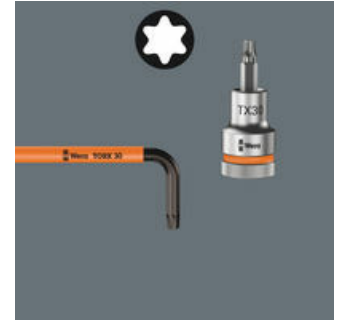

Take it easy tool finder system

Take it easy tool finder system - with profile and size colour-coding for quick and easy tool selection. Colour-coded system for hexagon drive screws (L-Keys, Zyklop bit sockets), external hex drive screws and nuts (Joker wrenches, Zyklop sockets and Zyklop bit sockets with holding function), and TORX® drive screws (L-Keys, Zyklop bit sockets).

Further versions in this product family:

mm

mm

inch

inch

05024170001	TX 8	76	16	3	5/8
05024171001	TX 9	79	16	3 1/8	5/8
05024172001	TX 10	85	17	3 1/4	21/32
05024173001	TX 15	90	18	3 1/2	23/32
05024174001	TX 20	96	19	3 3/4	3/4
05024175001	TX 25	104	21	4 1/8	27/32
05024176001	TX 27	112	22	4 7/16	29/32
05024177001	TX 30	122	24	4 13/16	1
05024178001	TX 40	132	27	5 3/16	1 1/16

Web link

<https://products.wera.de/en/l-keys_l-keys_for_torx_screws_967_sl_torx_hf.html>

Wera - 967 SL TORX® HF
05024170001 - 4013288185235

Wera Werkzeuge GmbH
Korzter Straße 21-25
D-42349 Wuppertal
Tel: +49 (0)2 02 / 40 45-0
E-Mail: info@wera.de