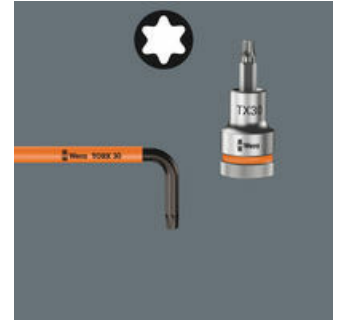

Take it easy tool finder system

Take it easy tool finder system - with profile and size colour-coding for quick and easy tool selection. Colour-coded system for hexagon drive screws (L-Keys, Zyklop bit sockets), external hex drive screws and nuts (Joker wrenches, Zyklop sockets and Zyklop bit sockets with holding function), and TORX® drive screws (L-Keys, Zyklop bit sockets).

Further versions in this product family:

		mm	mm	inch	inch
05024170001	TX 8	76	16	3	5/8
05024171001	TX 9	79	16	3 1/8	5/8
05024172001	TX 10	85	17	3 1/4	21/32
05024173001	TX 15	90	18	3 1/2	23/32
05024174001	TX 20	96	19	3 3/4	3/4
05024175001	TX 25	104	21	4 1/8	27/32
05024176001	TX 27	112	22	4 7/16	29/32
05024177001	TX 30	122	24	4 13/16	1
05024178001	TX 40	132	27	5 3/16	1 1/16

Web link

<https://products.wera.de/en/l-keys_l-keys_for_torx_screws_967_sl_torx_hf.html>

Wera - 967 SL TORX® HF
05024176001 - 4013288185297

Wera Werkzeuge GmbH
Korzter Straße 21-25
D-42349 Wuppertal
Tel: +49 (0)2 02 / 40 45-0
E-Mail: info@wera.de