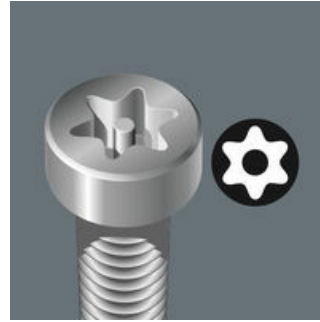

Wera L-keys with finger-protecting plastic sleeves. This means they are ergonomic and pleasant to grip even in cold temperatures. At one end a TORX® B0 profile: the bore hole in the bit and safety pin in the TORX® B0 screw prevents any unauthorised loosening. Tamperproof fastening! The ballpoint on the long arm allows dependable working on TORX® screws even in difficult installation situations. The BlackLaser surface treatment provides outstanding surface protection, even against corrosion, and a long service life. Laser-engraved and thereby wear-resistant size markings on the L-keys for rapid accessing.

L-Keys for TORX® Screws

L-keys with a thermoplastic sleeve

L-key for TORX® socket screws with safety pin

L-keys with a thermoplastic sleeve are manufactured out of easy-to-grip, circular material. The sleeve ensures that work is safe and comfortable even at low temperatures. High corrosion protection features thanks to the special BlackLaser surface treatment. Colour coding and large stamp to enable the desired L-key to be easily located.

TORX® with borehole (B0)

TORX® tools with a borehole prevent the unauthorised unfastening of safety screws. The screws contain a pin that protrudes into the drive profile so that "normal" TORX® tools cannot be used. This pin fits into the borehole of TORX® B0 tools allowing safety screws to be unfastened.

TORX® ball tip

The spherical drive profile means that it is possible to swivel the axis of the tool to that of the screw, and therefore enable angled, "around-the-corner" screwdriving jobs.

Size identification