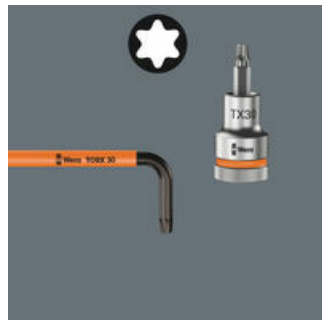

Take it easy tool finder system

Take it easy tool finder system - with profile and size colour-coding for quick and easy tool selection. Colour-coded system for hexagon drive screws (L-Keys, Zyklus bit sockets), external hex drive screws and nuts (Joker wrenches, Zyklus sockets and Zyklus bit sockets with holding function), and TORX® drive screws (L-Keys, Zyklus bit sockets).

Web link

<https://products.wera.de/en/l-keys_l-keys_for_torx_screws_967_spkl_torx_bo_multicolour.html>

Wera - 967 SPKL TORX® B0 Multicolour
05024350001 - 4013288172679

Wera Werkzeuge GmbH
Korzter Straße 21-25
D-42349 Wuppertal
Tel: +49 (0)2 02 / 40 45-0
E-Mail: info@wera.de