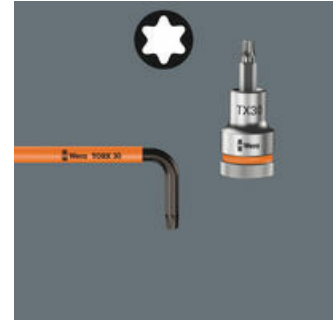

Take it easy tool finder system

Take it easy tool finder system - with profile and size colour-coding for quick and easy tool selection. Colour-coded system for hexagon drive screws (L-Keys, Zyklop bit sockets), external hex drive screws and nuts (Joker wrenches, Zyklop sockets and Zyklop bit sockets with holding function), and TORX® drive screws (L-Keys, Zyklop bit sockets).

Further versions in this product family:

		mm	mm	inch	inch
05024471001	TX 8	90	16	3 1/2	5/8
05024472001	TX 9	101	16	4	5/8
05024473001	TX 10	112	19	4 7/16	3/4
05024474001	TX 15	123	21	4 7/8	27/32
05024475001	TX 20	137	24	5 3/8	1
05024476001	TX 25	154	27	6 1/16	1 1/16
05024477001	TX 27	172	31	6 3/4	1 1/4
05024478001	TX 30	195	37	7 11/16	1 7/16
05024479001	TX 40	224	42	9	1 11/16

Web link

<https://products.wera.de/en/l-keys_l-keys_for_torx_screws_967_sxl_torx_hf_multicolour.html>

Wera - 967 SXL TORX® HF Multicolour
05024471001 - 4013288194145

Wera Werkzeuge GmbH
Korzter Straße 21-25
D-42349 Wuppertal
Tel: +49 (0)2 02 / 40 45-0
E-Mail: info@wera.de