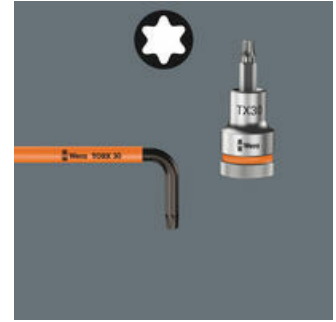

Take it easy tool finder system

Take it easy tool finder system - with profile and size colour-coding for quick and easy tool selection. Colour-coded system for hexagon drive screws (L-Keys, Zyklop bit sockets), external hex drive screws and nuts (Joker wrenches, Zyklop sockets and Zyklop bit sockets with holding function), and TORX® drive screws (L-Keys, Zyklop bit sockets).

Further versions in this product family:

		mm	mm	inch	inch
05024471001	TX 8	90	16	3 1/2	5/8
05024472001	TX 9	101	16	4	5/8
05024473001	TX 10	112	19	4 7/16	3/4
05024474001	TX 15	123	21	4 7/8	27/32
05024475001	TX 20	137	24	5 3/8	1
05024476001	TX 25	154	27	6 1/16	1 1/16
05024477001	TX 27	172	31	6 3/4	1 1/4
05024478001	TX 30	195	37	7 11/16	1 7/16
05024479001	TX 40	224	42	9	1 11/16

Web link

<https://products.wera.de/en/l-keys_l-keys_for_torx_screws_967_sxl_torx_hf_multicolour.html>

Wera - 967 SXL TORX® HF Multicolour
05024475001 - 4013288194183

Wera Werkzeuge GmbH
Korzter Straße 21-25
D-42349 Wuppertal
Tel: +49 (0)2 02 / 40 45-0
E-Mail: info@wera.de