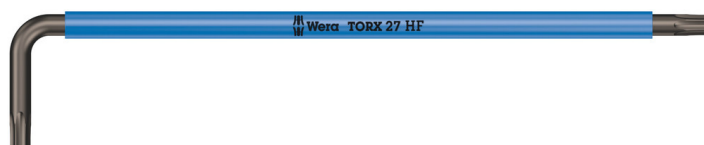

967 SXL HF TORX® L-key Multicolour with holding function, long, TX 27 x 172 mm

L-Keys for TORX® Screws

| | | | |
|------------------------|---------------------------------|-----------------------------------|-------------|
| EAN: | 4013288194206 | Size: | 178x37x7 mm |
| Part number: | 05024477001 | Weight: | 38 g |
| Article number: | 967 SXL TORX® HF Multicolour | Country of origin: | CZ |
| | | Customs tariff number: | 82041100 |

- Holding function for recessed TORX® screws
- With Take it easy tool finder: colour coding by size
- Rubber sleeve for pleasant grip
- Zinc phosphate plated

High quality L-keys for recessed TORX® screws. Comes with a holding function: the wedging forces resulting from the contact pressure between the drive tip and the screw profile securely hold the screws on the tool at both ends. The BlackLaser surface treatment provides outstanding corrosion protection and a long service life. "Take it easy" Tool Finder with colour coding according to size.

L-Keys for TORX® Screws

Holding function for recessed TORX® screws

The HF tools developed by Wera are ideal because they feature an optimised geometry of the original TORX® profile. The wedging forces resulting from the surface pressure between the drive tip and the screw profile mean that TORX® screws made according to Acument Intellectual Properties specifications are securely held on the tool!

L-keys with a thermoplastic sleeve

L-keys with a thermoplastic sleeve are manufactured out of easy-to-grip, circular material. The sleeve ensures that work is safe and comfortable even at low temperatures. High corrosion protection features thanks to the special BlackLaser surface treatment. Colour coding and large stamp to enable the desired L-key to be easily located.