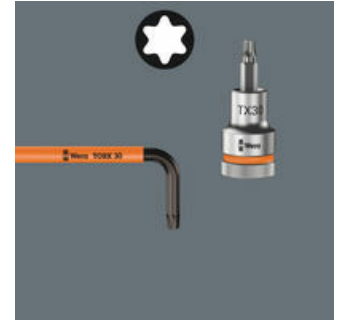

Take it easy tool finder system

Take it easy tool finder system - with profile and size colour-coding for quick and easy tool selection. Colour-coded system for hexagon drive screws (L-Keys, Zyklop bit sockets), external hex drive screws and nuts (Joker wrenches, Zyklop sockets and Zyklop bit sockets with holding function), and TORX® drive screws (L-Keys, Zyklop bit sockets).

Further versions in this product family:

		mm	mm	inch	inch
05024471001	TX 8	90	16	3 1/2	5/8
05024472001	TX 9	101	16	4	5/8
05024473001	TX 10	112	19	4 7/16	3/4
05024474001	TX 15	123	21	4 7/8	27/32
05024475001	TX 20	137	24	5 3/8	1
05024476001	TX 25	154	27	6 1/16	1 1/16
05024477001	TX 27	172	31	6 3/4	1 1/4
05024478001	TX 30	195	37	7 11/16	1 7/16
05024479001	TX 40	224	42	9	1 11/16

Web link

<https://products.wera.de/en/l-keys_l-keys_for_torx_screws_967_sxl_torx_hf_multicolour.html>

Wera - 967 SXL TORX® HF Multicolour
05024477001 - 4013288194206

Wera Werkzeuge GmbH
Korzter Straße 21-25
D-42349 Wuppertal
Tel: +49 (0)2 02 / 40 45-0
E-Mail: info@wera.de