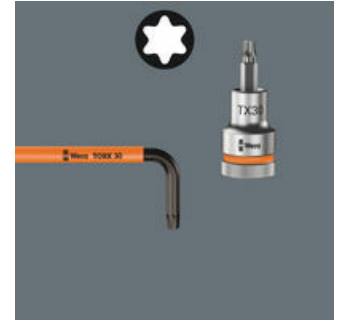

Take it easy tool finder system

Take it easy tool finder system - with profile and size colour-coding for quick and easy tool selection. Colour-coded system for hexagon drive screws (L-Keys, Zyklop bit sockets), external hex drive screws and nuts (Joker wrenches, Zyklop sockets and Zyklop bit sockets with holding function), and TORX® drive screws (L-Keys, Zyklop bit sockets).

Further versions in this product family:

		mm	mm	inch	inch
05024471001	TX 8	90	16	3 1/2	5/8
05024472001	TX 9	101	16	4	5/8
05024473001	TX 10	112	19	4 7/16	3/4
05024474001	TX 15	123	21	4 7/8	27/32
05024475001	TX 20	137	24	5 3/8	1
05024476001	TX 25	154	27	6 1/16	1 1/16
05024477001	TX 27	172	31	6 3/4	1 1/4
05024478001	TX 30	195	37	7 11/16	1 7/16
05024479001	TX 40	224	42	9	1 11/16

Web link

<https://products.wera.de/en/l-keys_l-keys_for_torx_screws_967_sxl_torx_hf_multicolour.html>

Wera - 967 SXL TORX® HF Multicolour
05024479001 - 4013288194220

Wera Werkzeuge GmbH
Korzter Straße 21-25
D-42349 Wuppertal
Tel: +49 (0)2 02 / 40 45-0
E-Mail: info@wera.de